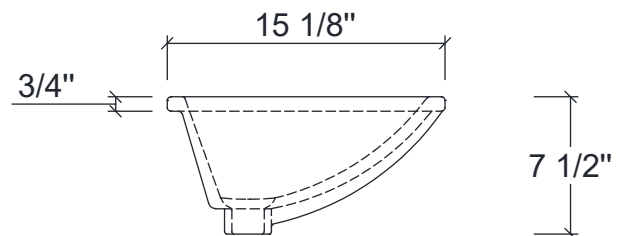

Dimensions

Front

Back

Side

Top

Features

- Solid Wood & Hardwood Construction
- 9 Soft-close Drawers
- 4 Soft-close Doors
- Adjustable leg levelers
- cUPC Undermount Basin

Dimensions:

- 84``X22``X34 1/4``(With Top)
- 83 1/4``X21 5/8``X33 1/2``(Vanity Only)

Vanity Finish:

- Oak
- Black Oak

Countertop:

- White Quartz

Certification:

CARB P2

Countertop & Sink

Dimensions:

Countertop: 84"×22"×0.75"

Rectangle undermount basin: 20 3/8"×15 1/8"×7 1/2"