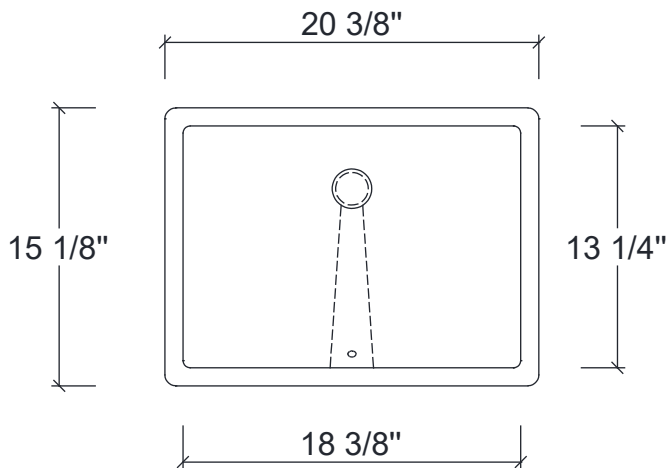

Dimensions

Front

Back

Side

Top

Features

- Solid Wood & Hardwood Construction
- 9 Soft-close Drawers
- 4 Soft-close Doors
- Adjustable leg levelers
- cUPC Undermount Basin

Dimensions:

- 84``X22``X34 1/4``(With Top)
- 83 1/4``X21 5/8``X33 1/2``(Vanity Only)

Vanity Finish:

- Oak
- Black Oak

Countertop:

- White Quartz

Certification:

CARB P2

Countertop & Sink

Dimensions:

Countertop: 84"×22"×0.75"

Rectangle undermount basin: 20 3/8"×15 1/8"×7 1/2"