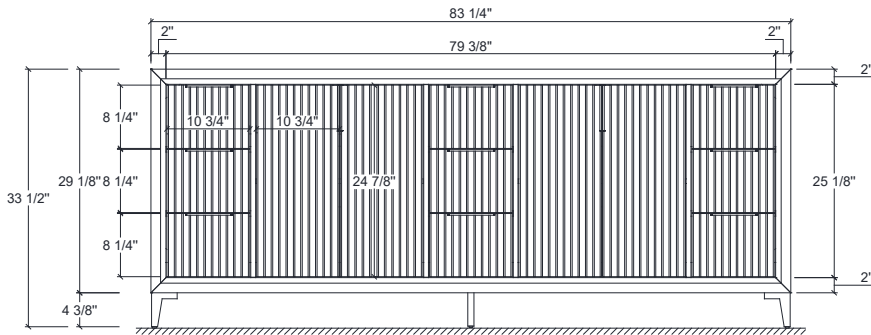

Dimensions

Front

Back

Side

Top

Features

- Solid Wood & Hardwood Construction
- 9 Soft-close Drawers
- 4 Soft-close Doors
- Adjustable leg levelers
- cUPC Undermount Basin

Dimensions:

- 84``X22``X34 1/4``(With Top)
- 83 1/4``X21 5/8``X33 1/2``(Vanity Only)

Vanity Finish:

- Oak
- Black Oak

Countertop:

- White Quartz

Certification:

CARB P2

Countertop & Sink

Dimensions:

Countertop: 84"×22"×0.75"

Rectangle undermount basin: 20 3/8"×15 1/8"×7 1/2"