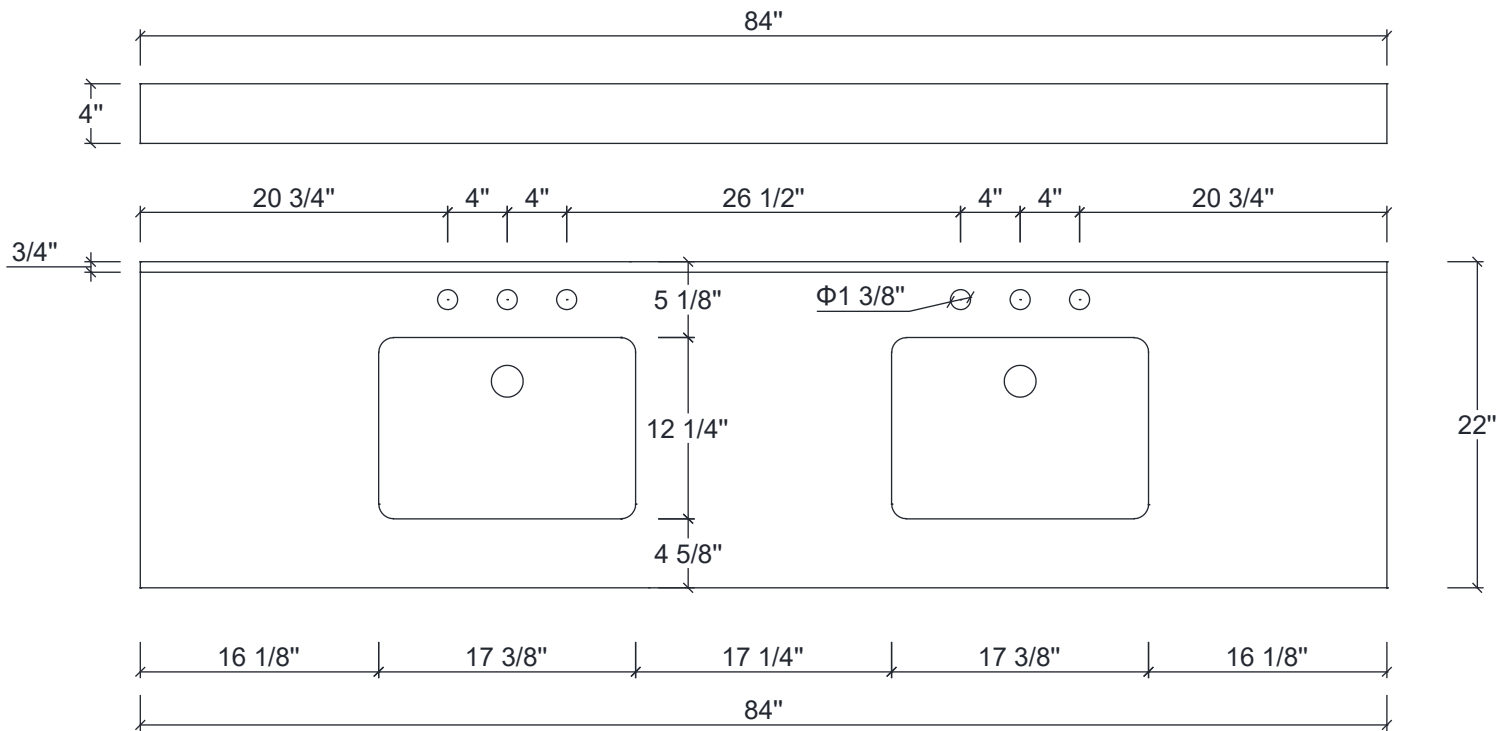

Dimensions

Front

Back

Side

Top

Features

- Solid Wood & Hardwood Construction
- 9 Soft-close Drawers
- 4 Soft-close Doors
- Adjustable leg levelers
- cUPC Undermount Basin

Dimensions:

- 84``X22``X34 1/4``(With Top)
- 83 1/4``X21 5/8``X33 1/2``(Vanity Only)

Vanity Finish:

- Oak
- Black Oak

Countertop:

- White Quartz

Certification:

CARB P2

Countertop & Sink

Dimensions:

Countertop: 84"×22"×0.75"

Rectangle undermount basin: 20 3/8"×15 1/8"×7 1/2"