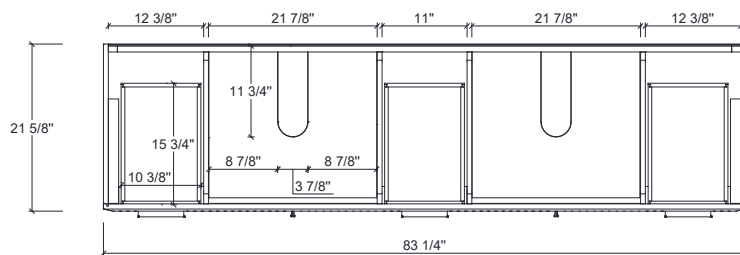

Dimensions

Front

Back

Side

Top

Features

- Solid Wood & Hardwood Construction
- 9 Soft-close Drawers
- 4 Soft-close Doors
- Adjustable leg levelers
- cUPC Undermount Basin

Dimensions:

- 84``X22``X34 1/4``(With Top)
- 83 1/4``X21 5/8``X33 1/2``(Vanity Only)

Vanity Finish:

- Oak
- Black Oak

Countertop:

- White Quartz

Certification:

CARB P2

Countertop & Sink

Dimensions:

Countertop: 84"×22"×0.75"

Rectangle undermount basin: 20 3/8"×15 1/8"×7 1/2"