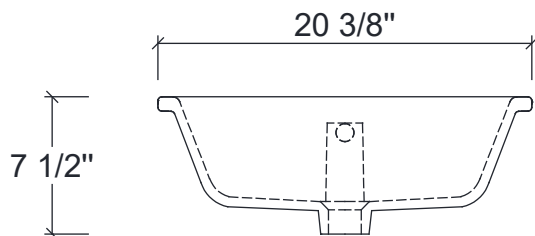

Dimensions

Front

Back

Side

Top

Features

- Solid Wood & Hardwood Construction
- 9 Soft-close Drawers
- 4 Soft-close Doors
- Adjustable leg levelers
- cUPC Undermount Basin

Dimensions:

- 84``X22``X34 1/4``(With Top)
- 83 1/4``X21 5/8``X33 1/2``(Vanity Only)

Vanity Finish:

- Oak
- Black Oak

Countertop:

- White Quartz

Certification:

CARB P2

Countertop & Sink

Dimensions:

Countertop: 84"×22"×0.75"

Rectangle undermount basin: 20 3/8"×15 1/8"×7 1/2"