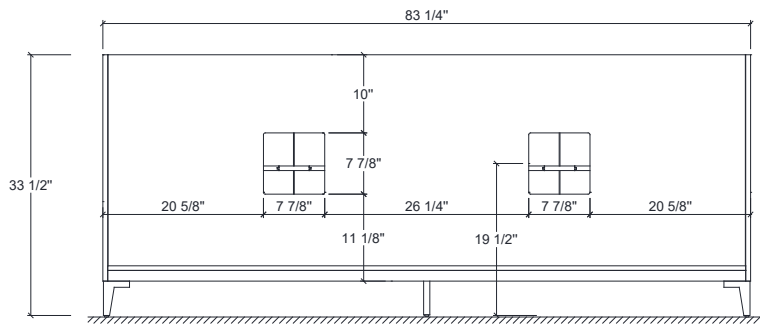

Dimensions

Front

Back

Side

Top

Features

- Solid Wood & Hardwood Construction
- 9 Soft-close Drawers
- 4 Soft-close Doors
- Adjustable leg levelers
- cUPC Undermount Basin

Dimensions:

- 84``X22``X34 1/4``(With Top)
- 83 1/4``X21 5/8``X33 1/2``(Vanity Only)

Vanity Finish:

- Oak
- Black Oak

Countertop:

- White Quartz

Certification:

CARB P2

Countertop & Sink

Dimensions:

Countertop: 84"×22"×0.75"

Rectangle undermount basin: 20 3/8"×15 1/8"×7 1/2"