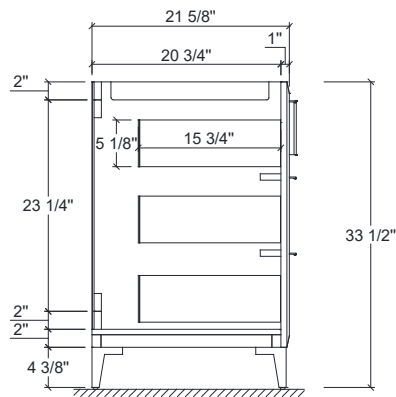

Dimensions

Front

Back

Side

Top

Features

- Solid Wood & Hardwood Construction
- 9 Soft-close Drawers
- 4 Soft-close Doors
- Adjustable leg levelers
- cUPC Undermount Basin

Dimensions:

- 84``X22``X34 1/4``(With Top)
- 83 1/4``X21 5/8``X33 1/2``(Vanity Only)

Vanity Finish:

- Oak
- Black Oak

Countertop:

- White Quartz

Certification:

CARB P2

Countertop & Sink

Dimensions:

Countertop: 84"×22"×0.75"

Rectangle undermount basin: 20 3/8"×15 1/8"×7 1/2"