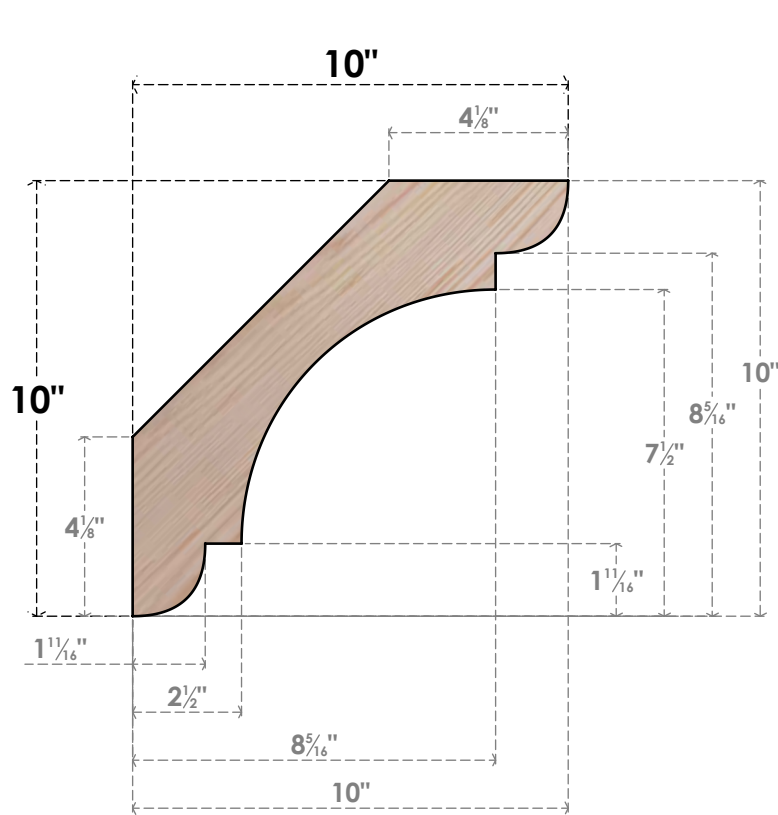

BRC04X10X10OLY00SDF

3 1/2"W X 10"D X 10"H OLYMPIC SMOOTH BRACE, DOUGLAS FIR

SIDE

FRONT

EKENA MILLWORK
 2300 WEST MAIN ST.
 CLARKSVILLE, TX 75426
 TOLL FREE: 866-607-0453
 WWW.EKENAMILLWORK.COM

NOTES

1. INSTALLATION TO BE COMPLETED IN ACCORDANCE WITH MANUFACTURER'S SPECIFICATIONS.
2. DRAWING MAY NOT BE TO SCALE
3. THIS DRAWING IS INTENDED FOR DESIGN AND PLANNING PURPOSES ONLY.
4. ALL INFORMATION CONTAINED HEREIN WAS CURRENT AT THE TIME OF DEVELOPMENT BUT MUST BE REVIEWED AND APPROVED BY THE PRODUCT MANUFACTURER TO BE CONSIDERED ACCURATE.
5. PRODUCTS ARE NOT KILN DRIED. THIS ITEM IS UNIQUE AND WILL CONTAIN THE NATURAL VARIATIONS THAT THE WOOD SPECIES OFFERS. THIS MAY RESULT IN VARIATIONS UP TO 1/4"