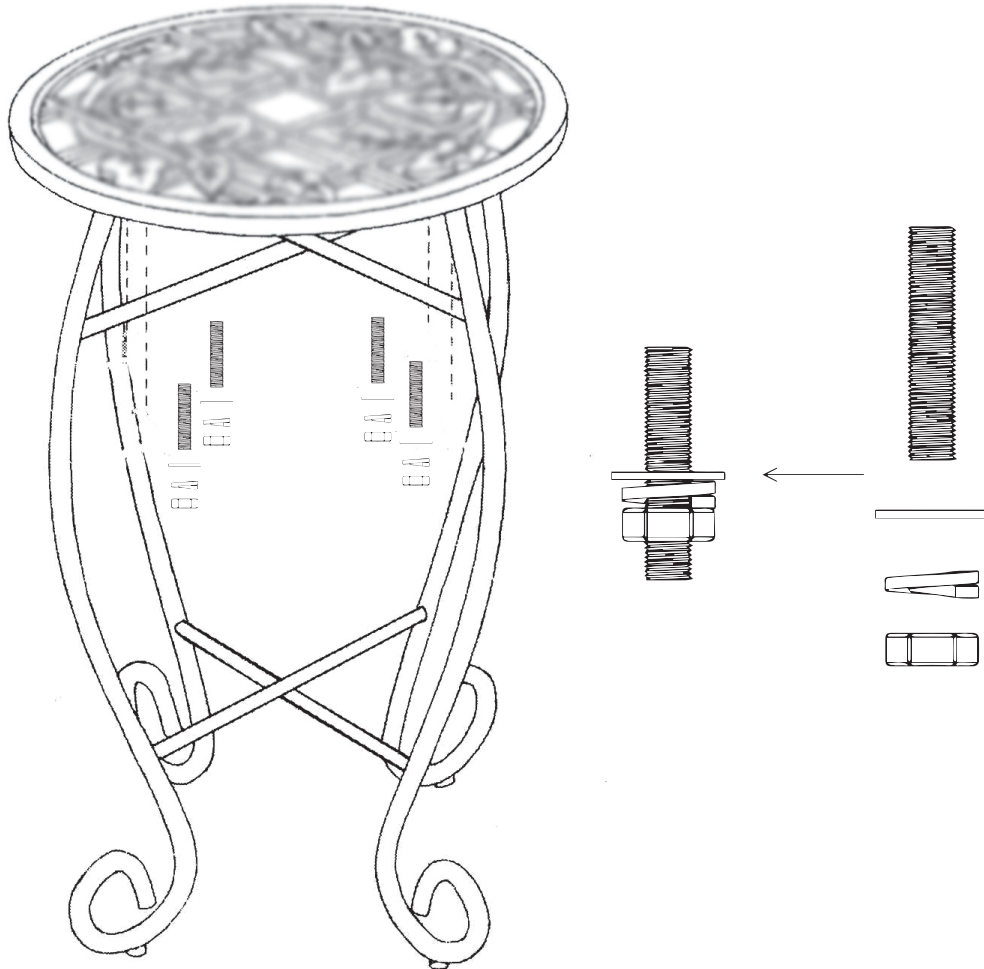

GARDEN HIGHLIGHTS

S034/S048/S049

Special Notes

This birdbath is made with an old world, traditional hand-crafted look. Because of the nature of cast iron or aluminum, you may find roughness on the surface of the design. Slight pinholes are also present in the metal casting that is customary to hand-crafted original iron work. These irregularities enhance the individuality of the piece. They should not be considered defects.

Care and Maintenance

1. Should the finish get scratched down to metal surface, cover the scratched area with enamel paint as soon as possible to keep the best condition.
2. Cleaning - Use mild soap and water. Do not use harsh abrasive material, cleansers or bleach products. Rinse with clean water and dry thoroughly with rags or direct sunlight.
3. Periodically check and tighten all bolts.