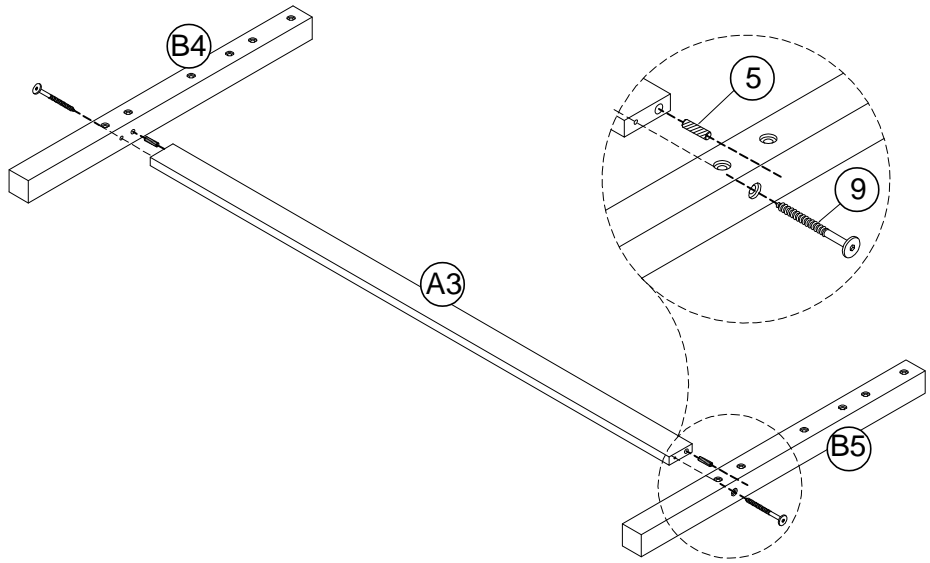

STEP 1: Following below illustration.

5		9	
2 pcs		2 pcs