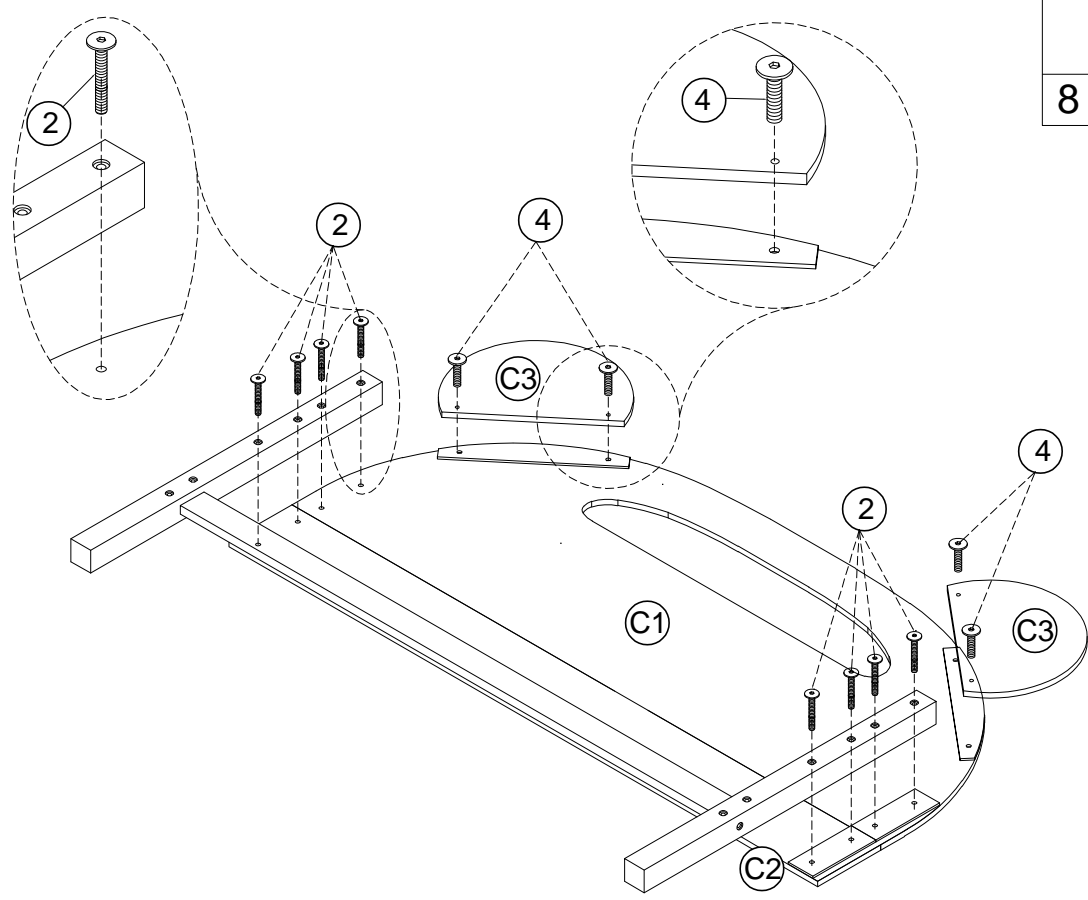

STEP 2: Following below illustration.

2		4	
8 pcs		4 pcs