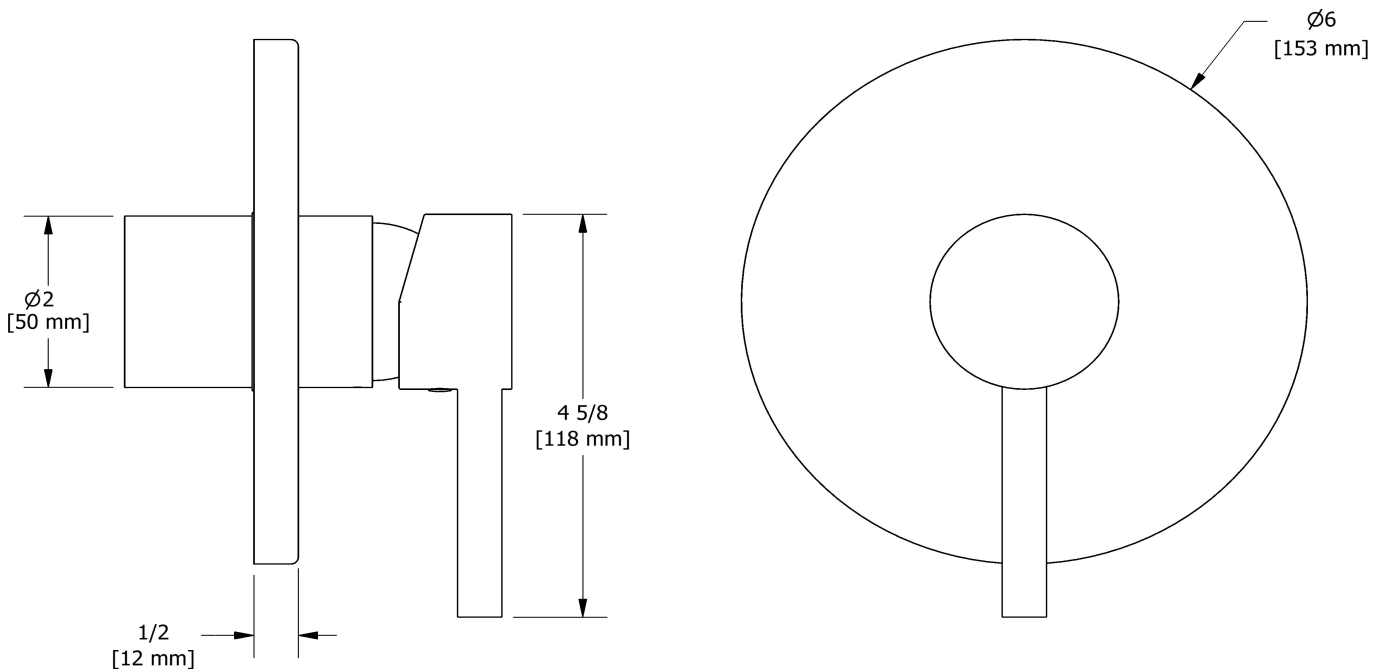

Certifications

- CSA B125.1
- ASME A112.18.1
- ASSE 1016
- CMR248 Approval
- ADA

Type P (pressure balance) valve trim
TPATM51