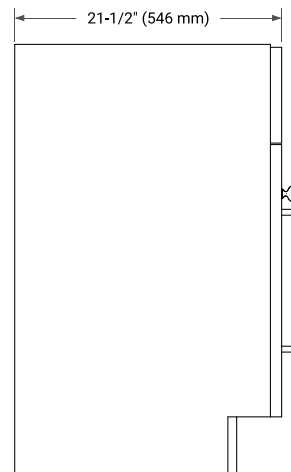

36" RIGHT OFFSET CABINET

BASE CABINET DIMENSIONS

36" W x 21.5" D x 34.5" H

FEATURES

- Solid wood frame & plywood panels
- Dovetail drawers and joints
- Soft closing doors & drawers

HARDWARE FINISHES*

Brushed Nickel Satin Brass Matte Black Polished Chrome

PLAN VIEW

37" RIGHT OVAL SINK COUNTERTOP WITH 1.5 IN. THICKNESS

OVERALL DIMENSIONS

37" W x 22" D x 1.5" H

COUNTERTOP OPTIONS

Carrara Marble

White Quartz

FEATURES

- Solid countertop with mitered edges & seams
- Undermount white oval sink
- Pre-drilled for 8" widespread faucet

INCLUDED

- Countertop
- Matching Backsplash
- Oval Sink

COUNTERTOP PLAN VIEW

EDGE SIDE VIEW

THREE DIMENSIONAL COUNTERTOP VIEW