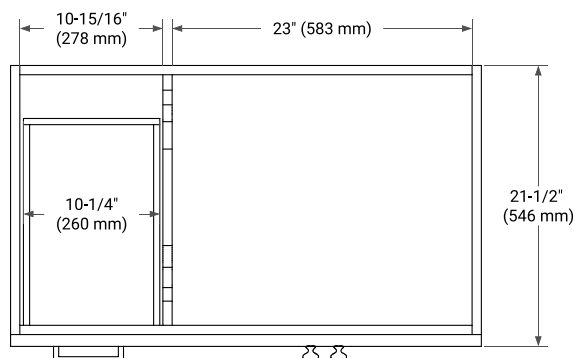

36" RIGHT OFFSET CABINET

BASE CABINET DIMENSIONS

36" W x 21.5" D x 34.5" H

FEATURES

- Solid wood frame & plywood panels
- Dovetail drawers and joints
- Soft closing doors & drawers

HARDWARE FINISHES*

Brushed Nickel Satin Brass Matte Black Polished Chrome

PLAN VIEW

37" RIGHT OVAL SINK COUNTERTOP WITH 1.5 IN. THICKNESS

OVERALL DIMENSIONS

37" W x 22" D x 1.5" H

COUNTERTOP OPTIONS

Carrara Marble

White Quartz

FEATURES

- Solid countertop with mitered edges & seams
- Undermount white oval sink
- Pre-drilled for 8" widespread faucet

INCLUDED

- Countertop
- Matching Backsplash
- Oval Sink

COUNTERTOP PLAN VIEW

EDGE SIDE VIEW

THREE DIMENSIONAL COUNTERTOP VIEW