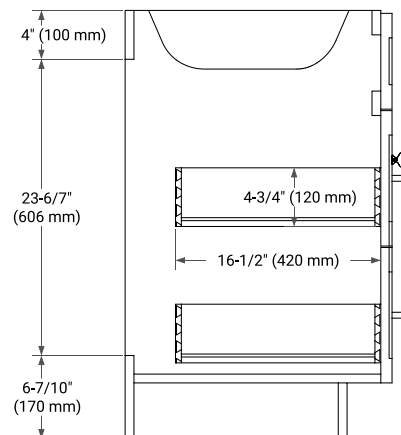

36" RIGHT OFFSET CABINET

BASE CABINET DIMENSIONS

36" W x 21.5" D x 34.5" H

FEATURES

- Solid wood frame & plywood panels
- Dovetail drawers and joints
- Soft closing doors & drawers

HARDWARE FINISHES*

Brushed Nickel Satin Brass Matte Black Polished Chrome

PLAN VIEW

37" RIGHT OVAL SINK COUNTERTOP WITH 1.5 IN. THICKNESS

OVERALL DIMENSIONS

37" W x 22" D x 1.5" H

COUNTERTOP OPTIONS

Carrara Marble

White Quartz

FEATURES

- Solid countertop with mitered edges & seams
- Undermount white oval sink
- Pre-drilled for 8" widespread faucet

INCLUDED

- Countertop
- Matching Backsplash
- Oval Sink

COUNTERTOP PLAN VIEW

EDGE SIDE VIEW

THREE DIMENSIONAL COUNTERTOP VIEW