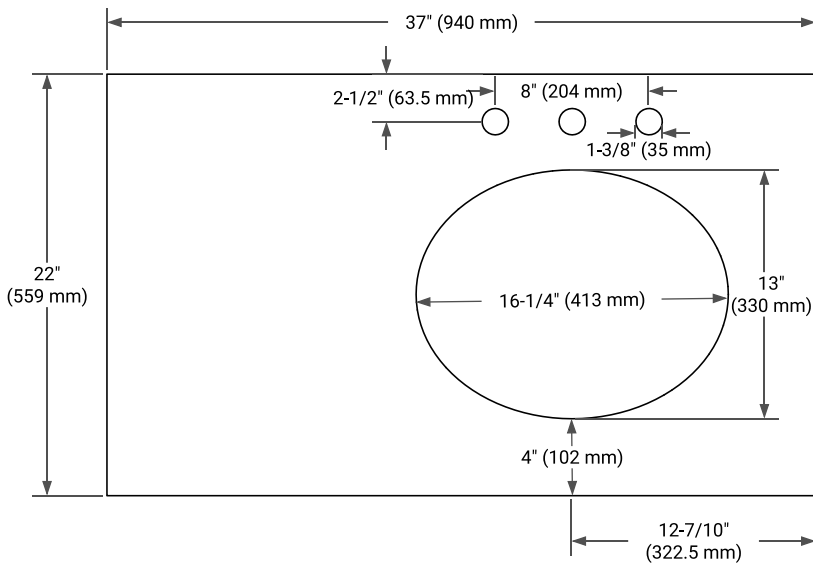

36" RIGHT OFFSET CABINET

BASE CABINET DIMENSIONS

36" W x 21.5" D x 34.5" H

FEATURES

- Solid wood frame & plywood panels
- Dovetail drawers and joints
- Soft closing doors & drawers

HARDWARE FINISHES*

Brushed Nickel Satin Brass Matte Black Polished Chrome

PLAN VIEW

37" RIGHT OVAL SINK COUNTERTOP WITH 1.5 IN. THICKNESS

OVERALL DIMENSIONS

37" W x 22" D x 1.5" H

COUNTERTOP OPTIONS

Carrara Marble

White Quartz

FEATURES

- Solid countertop with mitered edges & seams
- Undermount white oval sink
- Pre-drilled for 8" widespread faucet

INCLUDED

- Countertop
- Matching Backsplash
- Oval Sink

COUNTERTOP PLAN VIEW

EDGE SIDE VIEW

THREE DIMENSIONAL COUNTERTOP VIEW