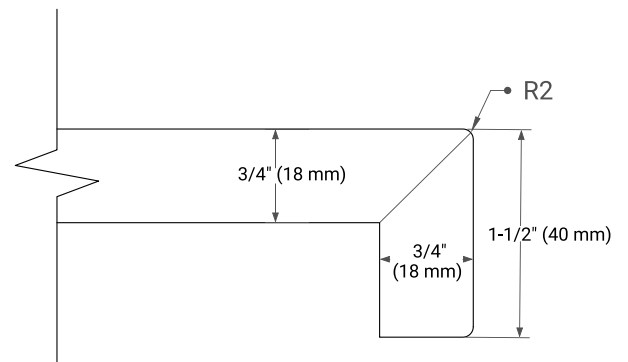

PLAN VIEW

37" RIGHT OVAL SINK COUNTERTOP WITH 1.5 IN. THICKNESS

OVERALL DIMENSIONS

37" W x 22" D x 1.5" H

COUNTERTOP OPTIONS

Carrara Marble

White Quartz

FEATURES

- Solid countertop with mitered edges & seams
- Undermount white oval sink
- Pre-drilled for 8" widespread faucet

INCLUDED

- Countertop
- Matching Backsplash
- Oval Sink

COUNTERTOP PLAN VIEW

EDGE SIDE VIEW

THREE DIMENSIONAL COUNTERTOP VIEW