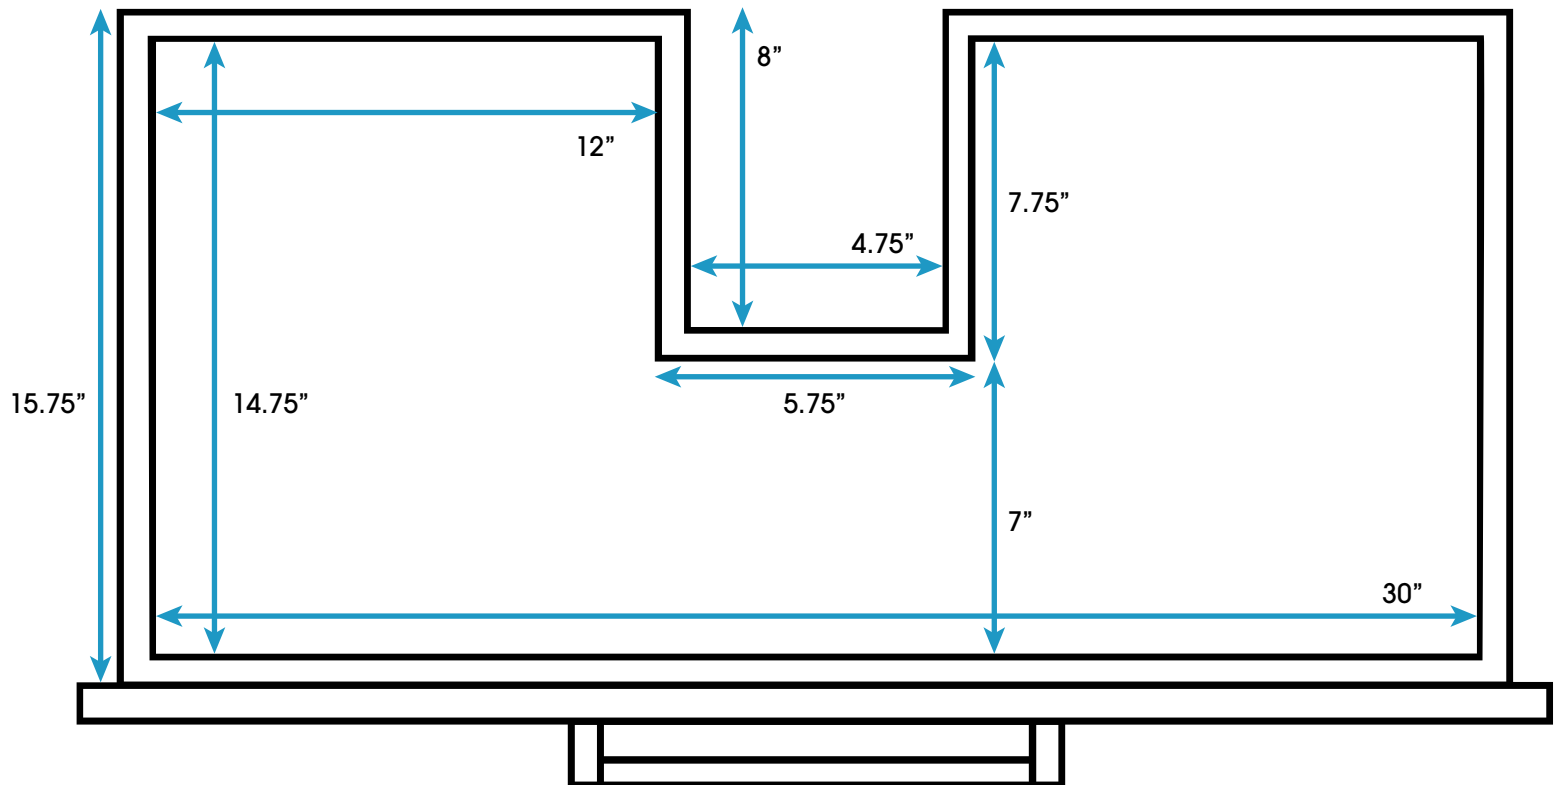

Kensington 36-inch Bath Vanity **(Middle Drawer – Top View)**

**All measurements are approximate and rounded to the nearest quarter inch
Please allow for a slight margin of error**