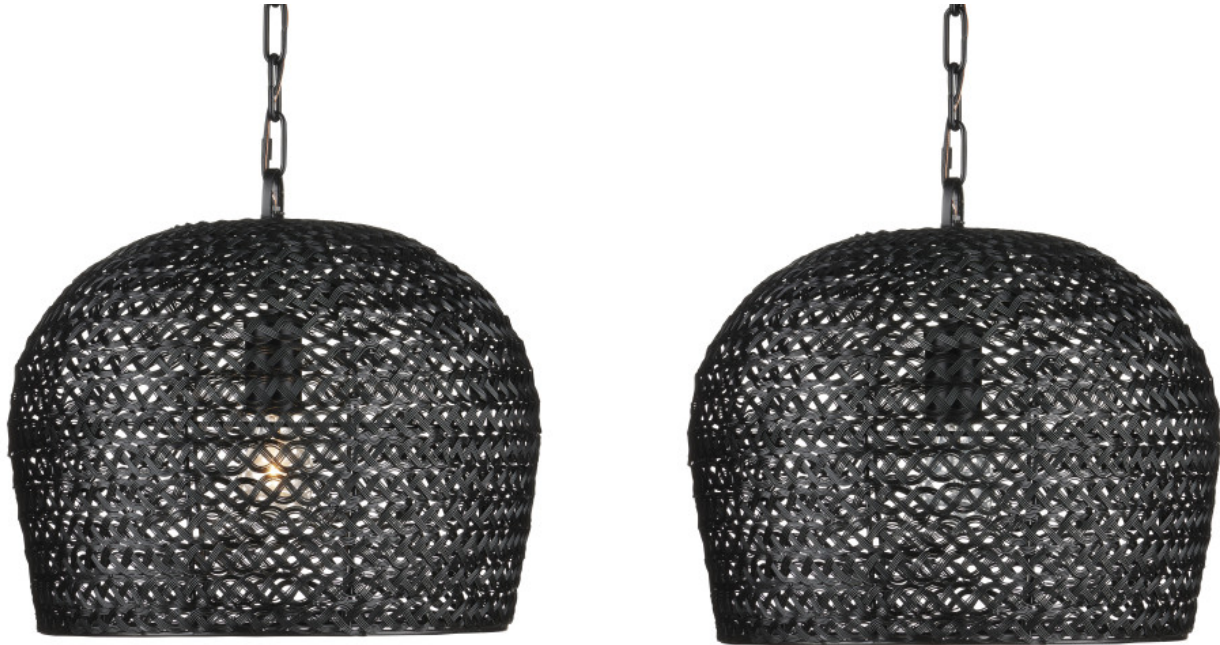

CURREY

& C O M P A N Y

Piero Black Small Pendant

9000-0960

Overall: 13.5"h x 16"dia
Adjustable Height: 21.5"h to 87"h

Finish: Satin Black
Materials: Metal

Item Weight: 11 lb
Number of Lights: 1
Suggested Bulb: A Standard
Socket Type: E26
Watts per Socket / Item: 60 / 60

Chain Included: 6' Satin Black
Cord: 13

The Piero Small Black Chandelier may appear to be woven from a natural plant material but it is made of iron in a satin black finish to make it an exemplar of the skills that our craftspeople bring to their work. When the black chandelier is illuminated,