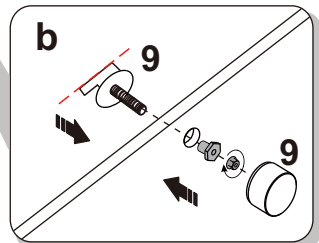

10

NO.	Picture	Qty
4		2
9		2
15		1
17		1