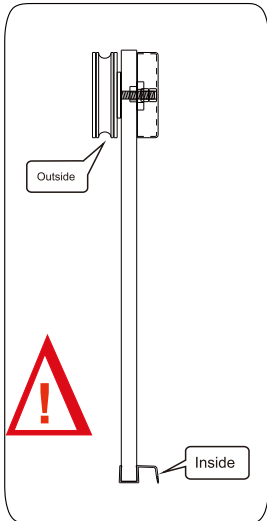

7

Tempered Safety Glass
 16 CFR 1201
 CAN/CGSB 12.1 - 2017
 ANSI Z97.1-2015
 3/8" UA SGCC-6119

Inside

Outside

8

NO.	Picture	Qty
4		2
9		2
14		1
15		1
17		1

9

NO.	Picture	Qty
22		2

10

NO.	Picture	Qty
4		2
9		2
15		1
17		1

11

12

NO.	Picture	Qty
⑫		2
⑬		2

13

14

NO.	Picture	Qty
16		2