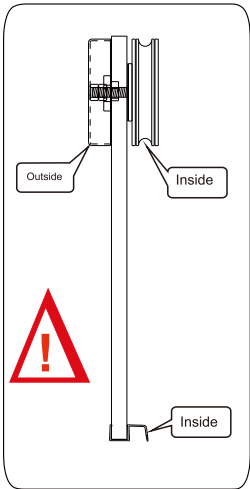

7

Tempered Safety Glass
 16 CFR 1201
 CAN/CGSB 12.1 - 2017
 ANSI Z97.1-2015
 3/8" UA SGCC-6119

Inside

Outside

8

NO.	Picture	Qty
4		2
9		2
14		1
15		1
17		1

9

NO.	Picture	Qty
22		2

10

NO.	Picture	Qty
4		2
9		2
15		1
17		1

11

12

NO.	Picture	Qty
⑫		2
⑬		2

13

14

NO.	Picture	Qty
16		2