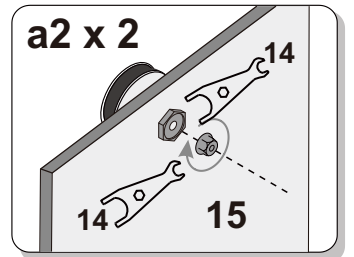

9

NO.	Picture	Qty
4		2
9		2
14		1
15		1
17		1