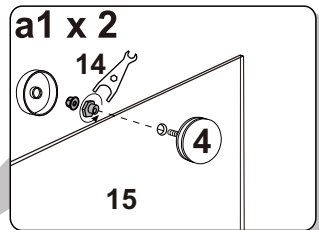

10

NO.	Picture	Qty
4		2
9		2
15		1
17		1