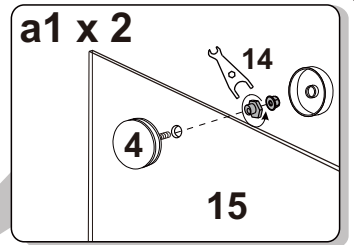

9

NO.	Picture	Qty
4		2
9		2
14		1
15		1
17		1