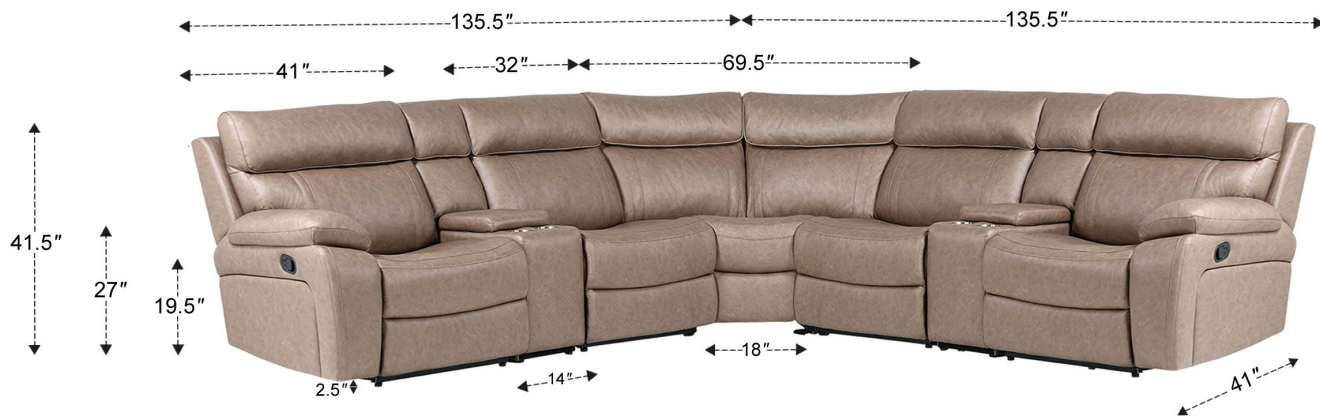

MTHE-PACKT7

7 Piece Modular Manual Reclining Sectional and Entertainment Console

Overall Dimensions	135.5" x 135.5" x 41.5"	Seat Width	28.5"
Overall Width	135.5"	Seat Depth	22"
Overall Depth	135.5"	Seat Height	19.5"
Overall Height	41.5"	Arm Width	12"
Overall Weight	567.2 lbs.	Arm Depth	18"
Fully Reclined	68"	Arm Height	27"
Distance from Wall	3.5"	Back Height	23"
Back of Seat to end of Chaise	41.5"	Back Depth	--"
Leg Height (Distance from Foot Rest to Floor in Full Recline)	22"	Headrest Extended from Back	--"
Head Height (Distance from Headrest to Floor in Full Recline)	32"	Console Storage area Inside	11.5" x 12" x 5.5"