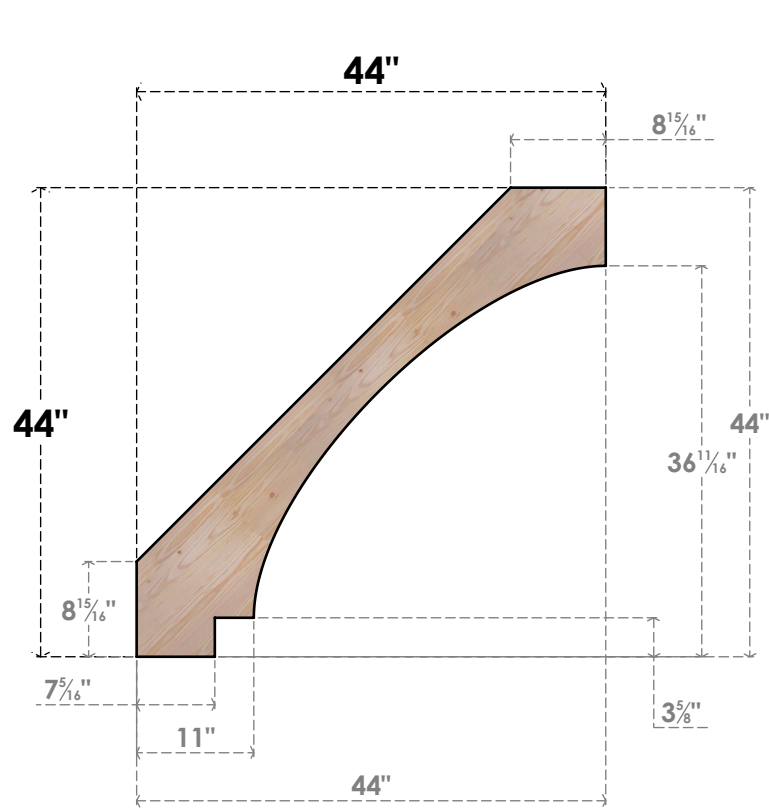

BRC06X44X44IMP00SDF

5 1/2"W X 44"D X 44"H IMPERIAL SMOOTH BRACE, DOUGLAS FIR

SIDE

FRONT

EKENA MILLWORK
 2300 WEST MAIN ST.
 CLARKSVILLE, TX 75426
 TOLL FREE: 866-607-0453
 WWW.EKENAMILLWORK.COM

NOTES

1. INSTALLATION TO BE COMPLETED IN ACCORDANCE WITH MANUFACTURER'S SPECIFICATIONS.
2. DRAWING MAY NOT BE TO SCALE
3. THIS DRAWING IS INTENDED FOR DESIGN AND PLANNING PURPOSES ONLY.
4. ALL INFORMATION CONTAINED HEREIN WAS CURRENT AT THE TIME OF DEVELOPMENT BUT MUST BE REVIEWED AND APPROVED BY THE PRODUCT MANUFACTURER TO BE CONSIDERED ACCURATE.
5. PRODUCTS ARE NOT KILN DRIED. THIS ITEM IS UNIQUE AND WILL CONTAIN THE NATURAL VARIATIONS THAT THE WOOD SPECIES OFFERS. THIS MAY RESULT IN VARIATIONS UP TO 1/4"