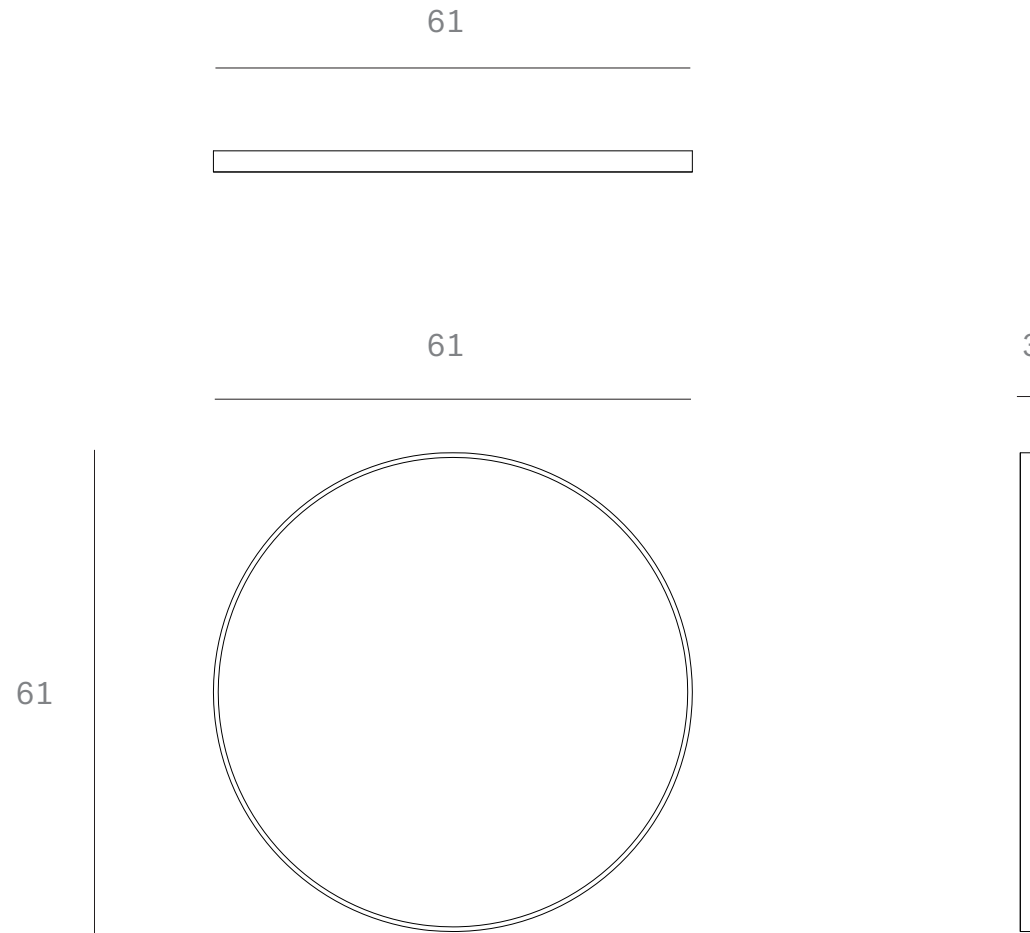

*Ethnicraft*

20603 - Bronze wall mirror - Dimensions (cm)

*Ethnicraft*

20603 - Bronze wall mirror - Dimensions (inches)