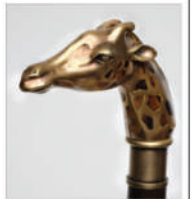

**SH41-081216**  
4 5/8W x 1 1/4D x 35H in  
11.7W x 3.1D x 89H cm  
CBM 0.02

American Walnut Walking Stick with Tiger Pen Shell Inlaid Brass Giraffe Head.

**SH41-081316**  
4 5/8W x 1 1/4D x 35 1/8H in  
11.7W x 3.1D x 89.2H cm  
CBM 0.02

American Walnut Walking Stick with Brass Horse Head.

**SH41-081416**  
3 1/2W x 1 1/2D x 32 1/8H in  
8.8W x 3.8D x 81.6H cm  
CBM 0.02

American Walnut Walking Stick with Brass Dog Head.