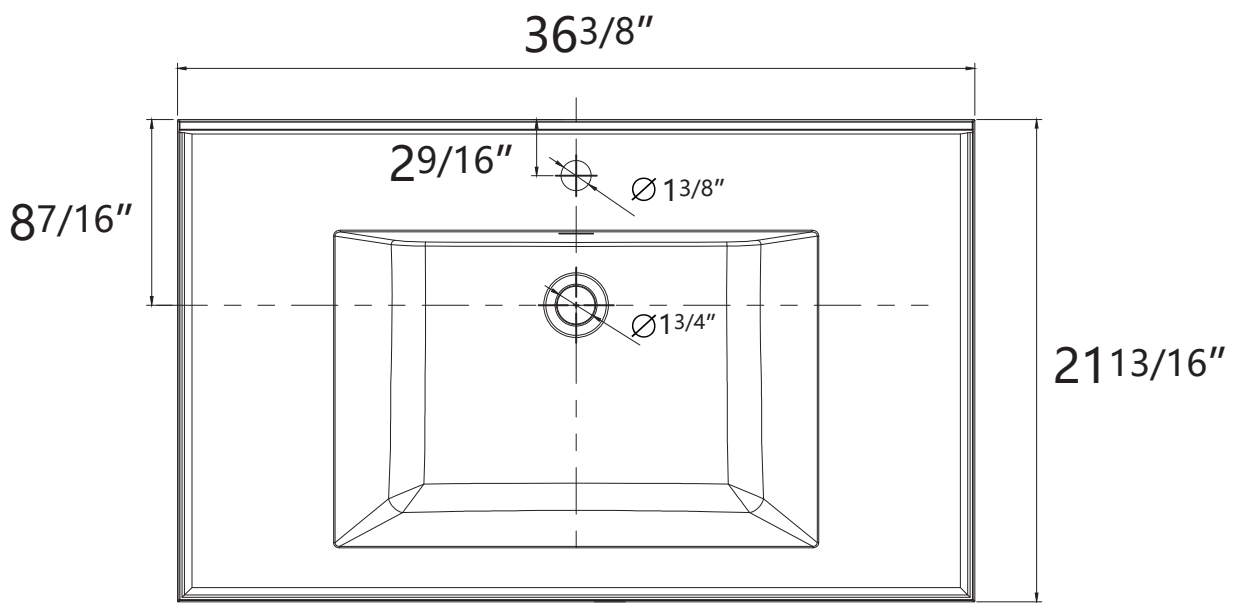

# DIMENSION DETAILS

## BATH VANITY TOP

PRODUCT  
INSTRUCTION  
VIDEO

# PRODUCT SIZE: 36"

Top View

VANITY TOP SIZE

Front View

Side View