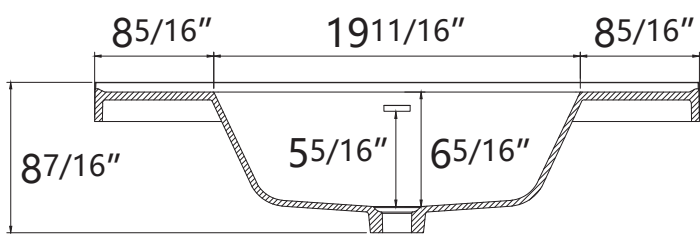

# DIMENSION DETAILS

# PRODUCT SIZE: 36"

Top View

VANITY TOP SIZE

Front View

Side View