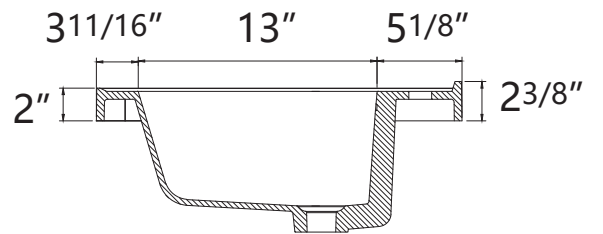

# DIMENSION DETAILS

# PRODUCT SIZE: 36"

Top View

VANITY TOP SIZE

Front View

Side View