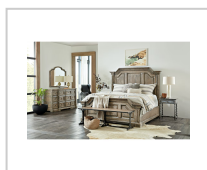

HOOKER® FURNITURE

Hooker Furniture Bedroom La Grange Bradshaw 6/0-6/6 Panel Footboard

Hooker Furniture
www.hookerfurniture.com

SKU: 6960-90268-80

Width: 86" (218.4 cm)

Depth: 7" (17.8 cm)

Height: 32" (81.3 cm)

Weight: 145.2 lb (65.3 kg)

Volume: 21.35 cu ft (0.6 m³)

Carton Width: 10.25 (26 cm)

Carton Length: 90" (228.6 cm)

Carton Height: 40 (101.6 cm)

Carton Weight: 182.6 lb (82.2 kg)

Type: Beds, Footboards

Category: Bedroom

Collection: La Grange

Number of Shelves: 0

Number of Drawers: 0

Number of Leaves: 0

Style: Traditional

Bed Size: King

Finish: Medium Wood

Brand: Hooker Furniture

Collection Features: Taking the next step in creating a Hill Country family of collections, Hooker Furniture has introduced LaGrange. The anthology of bedroom, living room, dining room, occasional and home office furniture is inspired by the Hill Country region of Texas, including the town of LaGrange, one of the stops made by the Hooker Furniture design team in search of inspiration. The collection includes heavily distressed oak and hickory surfaces, extensive carving and scroll work, aged metals, sedimentary stone and primitive textiles. Each piece has a unique story to tell, while still retaining the authentic American character of the original collection. LaGrange is updated with a fresh new personality, brought to life by four distinctive finishes and modern conveniences for the lifestyles of today.