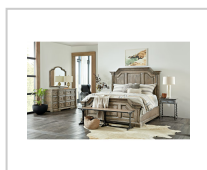

HOOKER®

— FURNITURE —

Hooker Furniture Bedroom La Grange Bradshaw 6/0-6/6 Panel Footboard

Hooker Furniture

www.hookerfurniture.com

SKU: 6960-90268-80

Width: 86" (218.4 cm)

Depth: 7" (17.8 cm)

Height: 32" (81.3 cm)

Weight: 145.2 lb (65.3 kg)

Volume: 21.35 cu ft (0.6 m³)

Carton Width: 10.25 (26 cm)

Carton Length: 90" (228.6 cm)

Carton Height: 40 (101.6 cm)

Carton Weight: 182.6 lb (82.2 kg)

Type: Beds, Footboards

Category: Bedroom

Collection: La Grange

Number of Shelves: 0

Number of Drawers: 0

Number of Leaves: 0

Style: Traditional

Bed Size: King

Finish: Medium Wood

Brand: Hooker Furniture

Collection Features: Taking the next step in creating a Hill Country family of collections, Hooker Furniture has introduced LaGrange. The anthology of bedroom, living room, dining room, occasional and home office furniture is inspired by the Hill Country region of Texas, including the town of LaGrange, one of the stops made by the Hooker Furniture design team in search of inspiration. The collection includes heavily distressed oak and hickory surfaces, extensive carving and scroll work, aged metals, sedimentary stone and primitive textiles. Each piece has a unique story to tell, while still retaining the authentic American character of the original collection. LaGrange is updated with a fresh new personality, brought to life by four distinctive finishes and modern conveniences for the lifestyles of today.

Status: Active

Finish: Wash off, a dry, medium wood tone finish with distressing. Distressing includes sandblasting, drawknife, wormhole, stone, graver, rasping and handplaning.

Features: King or California King size