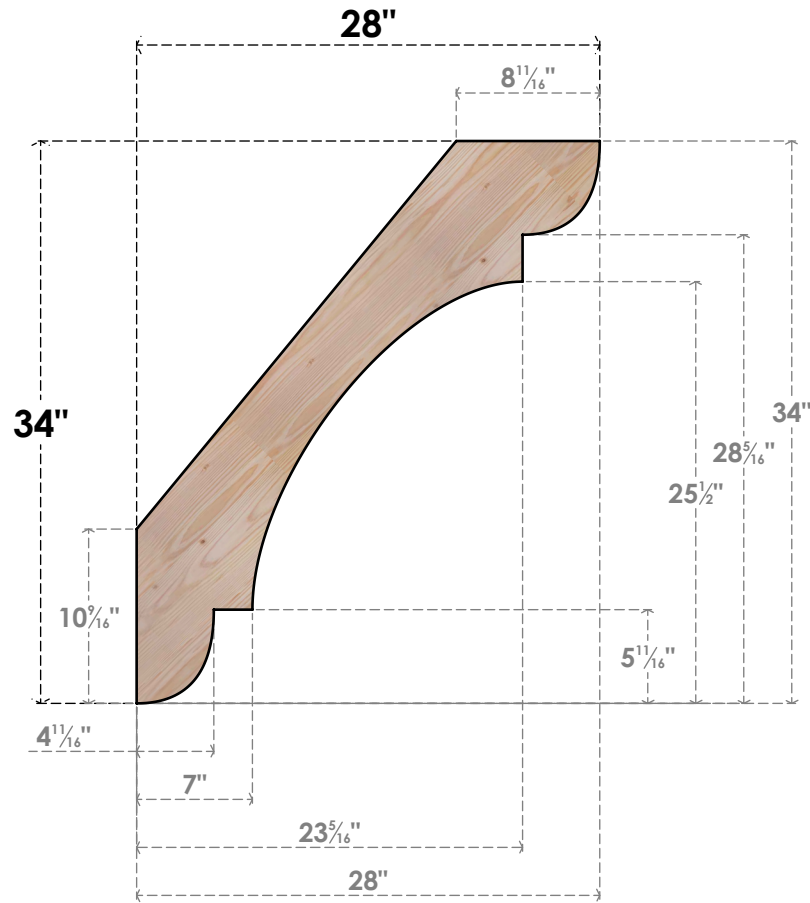

BRC06X28X34OLY00SDF

5 1/2"W X 28"D X 34"H OLYMPIC SMOOTH BRACE, DOUGLAS FIR

SIDE

FRONT

EKENA MILLWORK
 2300 WEST MAIN ST.
 CLARKSVILLE, TX 75426
 TOLL FREE: 866-607-0453
 WWW.EKENAMILLWORK.COM

NOTES

1. INSTALLATION TO BE COMPLETED IN ACCORDANCE WITH MANUFACTURER'S SPECIFICATIONS.
2. DRAWING MAY NOT BE TO SCALE
3. THIS DRAWING IS INTENDED FOR DESIGN AND PLANNING PURPOSES ONLY.
4. ALL INFORMATION CONTAINED HEREIN WAS CURRENT AT THE TIME OF DEVELOPMENT BUT MUST BE REVIEWED AND APPROVED BY THE PRODUCT MANUFACTURER TO BE CONSIDERED ACCURATE.
5. PRODUCTS ARE NOT KILN DRIED. THIS ITEM IS UNIQUE AND WILL CONTAIN THE NATURAL VARIATIONS THAT THE WOOD SPECIES OFFERS. THIS MAY RESULT IN VARIATIONS UP TO 1/4"