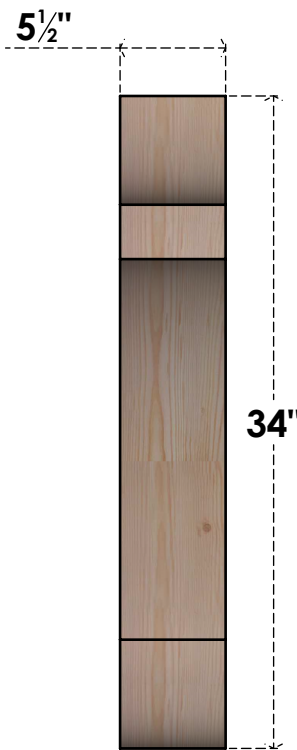

BRC06X28X34OLY00SDF

5 1/2"W X 28"D X 34"H OLYMPIC SMOOTH BRACE, DOUGLAS FIR

SIDE

FRONT

EKENA MILLWORK
 2300 WEST MAIN ST.
 CLARKSVILLE, TX 75426
 TOLL FREE: 866-607-0453
 WWW.EKENAMILLWORK.COM

NOTES

1. INSTALLATION TO BE COMPLETED IN ACCORDANCE WITH MANUFACTURER'S SPECIFICATIONS.
2. DRAWING MAY NOT BE TO SCALE
3. THIS DRAWING IS INTENDED FOR DESIGN AND PLANNING PURPOSES ONLY.
4. ALL INFORMATION CONTAINED HEREIN WAS CURRENT AT THE TIME OF DEVELOPMENT BUT MUST BE REVIEWED AND APPROVED BY THE PRODUCT MANUFACTURER TO BE CONSIDERED ACCURATE.
5. PRODUCTS ARE NOT KILN DRIED. THIS ITEM IS UNIQUE AND WILL CONTAIN THE NATURAL VARIATIONS THAT THE WOOD SPECIES OFFERS. THIS MAY RESULT IN VARIATIONS UP TO 1/4"