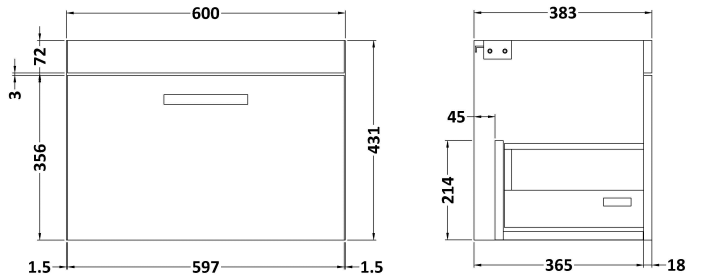

CUSTOMER DATA SHEET

DESCRIPTION: 600 Wh Single Drawer Vanity With Basin A

CUSTOMER DATA SHEET - FURNITURE

DESCRIPTION: 600 Wall Hung Single Drawer Basin Unit

PRODUCT DIMENSIONS

Height (mm)	Width (mm)	Depth (mm)	Nett Wgt Kg
430	600	383	16

PACKAGING DIMENSIONS

Height (mm)	Width (mm)	Depth (mm)	Gross Wgt Kg
450	620	405	16

PACKAGING DATA

Box Colour	Brown Cardboard Box		
Box Qty	1	Label Colour	White Label
Label Size	100 x 50	Label Qty	2

OUTER BOX DIMENSIONS (If Applicable)

CUSTOMER DATA SHEET - CERAMICS

DESCRIPTION: 600 Mid-Edged Basin 1 Th

PRODUCT DIMENSIONS

Height (mm)	Width (mm)	Depth (mm)	Nett Wgt Kg
180	610	390	11

PACKAGING DIMENSIONS

Height (mm)	Width (mm)	Depth (mm)	Gross Wgt Kg
200	410	630	11

PACKAGING DATA

Box Colour	Brown Cardboard Box - Printed		
Box Qty	1	Label Colour	White Label
Label Size	100 x 50	Label Qty	2

OUTER BOX DIMENSIONS (If Applicable)

Height (mm)	Width (mm)	Depth (mm)	Gross Wgt Kg