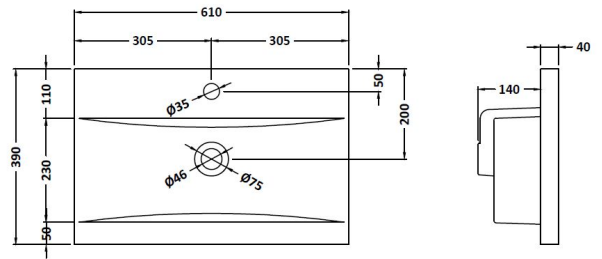

CUSTOMER DATA SHEET

DESCRIPTION: 600 Wh Single Drawer Vanity With Basin A

CUSTOMER DATA SHEET - FURNITURE

DESCRIPTION: 600 Wall Hung Single Drawer Basin Unit

PRODUCT DIMENSIONS

Height (mm)	Width (mm)	Depth (mm)	Nett Wgt Kg
430	600	383	16

PACKAGING DIMENSIONS

Height (mm)	Width (mm)	Depth (mm)	Gross Wgt Kg
450	620	405	16

PACKAGING DATA

Box Colour	Brown Cardboard Box		
Box Qty	1	Label Colour	White Label
Label Size	100 x 50	Label Qty	2

OUTER BOX DIMENSIONS (If Applicable)

Height (mm)	Width (mm)	Depth (mm)	Gross Wgt Kg

PRODUCT DETAILS

Country of Origin	United Kingdom			
Fitting Instruction	No			
Constr' Method	Cam & Wood Dowel			
Cabinet Finish	MFC Smooth Matt			
Cab Thickness (mm)	18			
Drawer Included	Yes			
No of Shelves	0			
Hinge Inc'	Not Applicable			
Fixings Inc'	Yes			
Handle Inc'	Yes, Supplied			
Handle Type	Strap			
Certification	FSC	Yes	CE	N/A
Colour	Stone Grey			
Constr' Type	Rigid			
Fascia Finish	MFC Smooth Matt			
Fas Thickness (mm)	18			
Drawer Type	80mm High Metal Softclose			
Hinge Type	Not Applicable			
Adjustable Legs	No, Not Required			
Handle Style	Contemporary			
Waste Shroud	Yes			

CUSTOMER DATA SHEET - CERAMICS

DESCRIPTION: 600 Mid-Edged Basin 1 Th

PRODUCT DIMENSIONS

Height (mm)	Width (mm)	Depth (mm)	Nett Wgt Kg
180	610	390	11

PACKAGING DIMENSIONS

Height (mm)	Width (mm)	Depth (mm)	Gross Wgt Kg
200	410	630	11