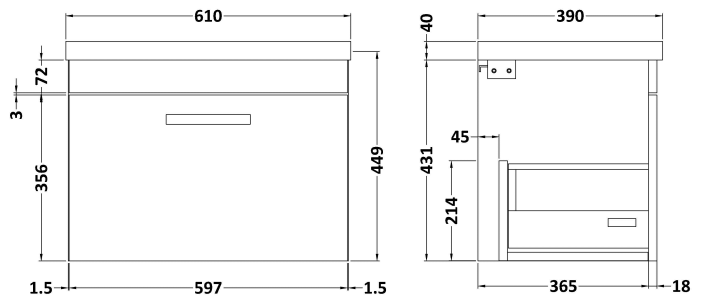

CUSTOMER DATA SHEET

DESCRIPTION: 600 Wh Single Drawer Vanity With Basin A

CUSTOMER DATA SHEET - FURNITURE

DESCRIPTION: 600 Wall Hung Single Drawer Basin Unit

PRODUCT DIMENSIONS

Height (mm)	Width (mm)	Depth (mm)	Nett Wgt Kg
430	600	383	16

PACKAGING DIMENSIONS

Height (mm)	Width (mm)	Depth (mm)	Gross Wgt Kg
450	620	405	16

PACKAGING DATA

Box Colour	Brown Cardboard Box		
Box Qty	1	Label Colour	White Label
Label Size	100 x 50	Label Qty	2

OUTER BOX DIMENSIONS (If Applicable)

CUSTOMER DATA SHEET - CERAMICS

DESCRIPTION: 600 Mid-Edged Basin 1 Th

PRODUCT DIMENSIONS

Height (mm)	Width (mm)	Depth (mm)	Nett Wgt Kg
180	610	390	11

PACKAGING DIMENSIONS

Height (mm)	Width (mm)	Depth (mm)	Gross Wgt Kg
200	410	630	11

PACKAGING DATA

Box Colour	Brown Cardboard Box - Printed		
Box Qty	1	Label Colour	White Label
Label Size	100 x 50	Label Qty	2

OUTER BOX DIMENSIONS (If Applicable)

Height (mm)	Width (mm)	Depth (mm)	Gross Wgt Kg