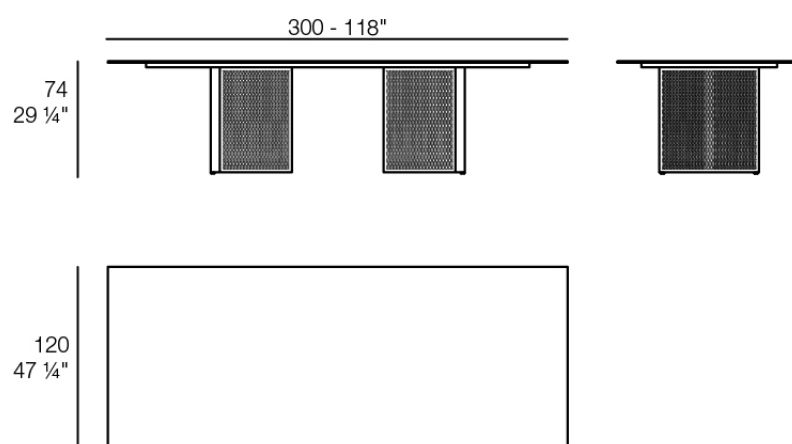

Info

Description

Weight: 75 Kg

THE FACTORY Mesa Comedor 300x120
THE FACTORY Dining Table 118"x 47 1/4"

Finishes

finishes

ALUMINIUM

Ref. 54619