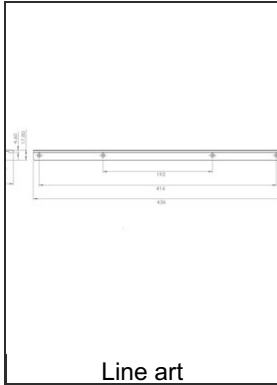

RELATED DOCUMENTS

DISCLAIMER

To properly secure the pull, use all anchor points spanning the center to center. **IMPORTANT:** Please note that the CHBRZ finish applied on the BP9898 and BP9696 series is matte. We recommend matching the CHBRZ finish using only the different lengths offered in these two series.