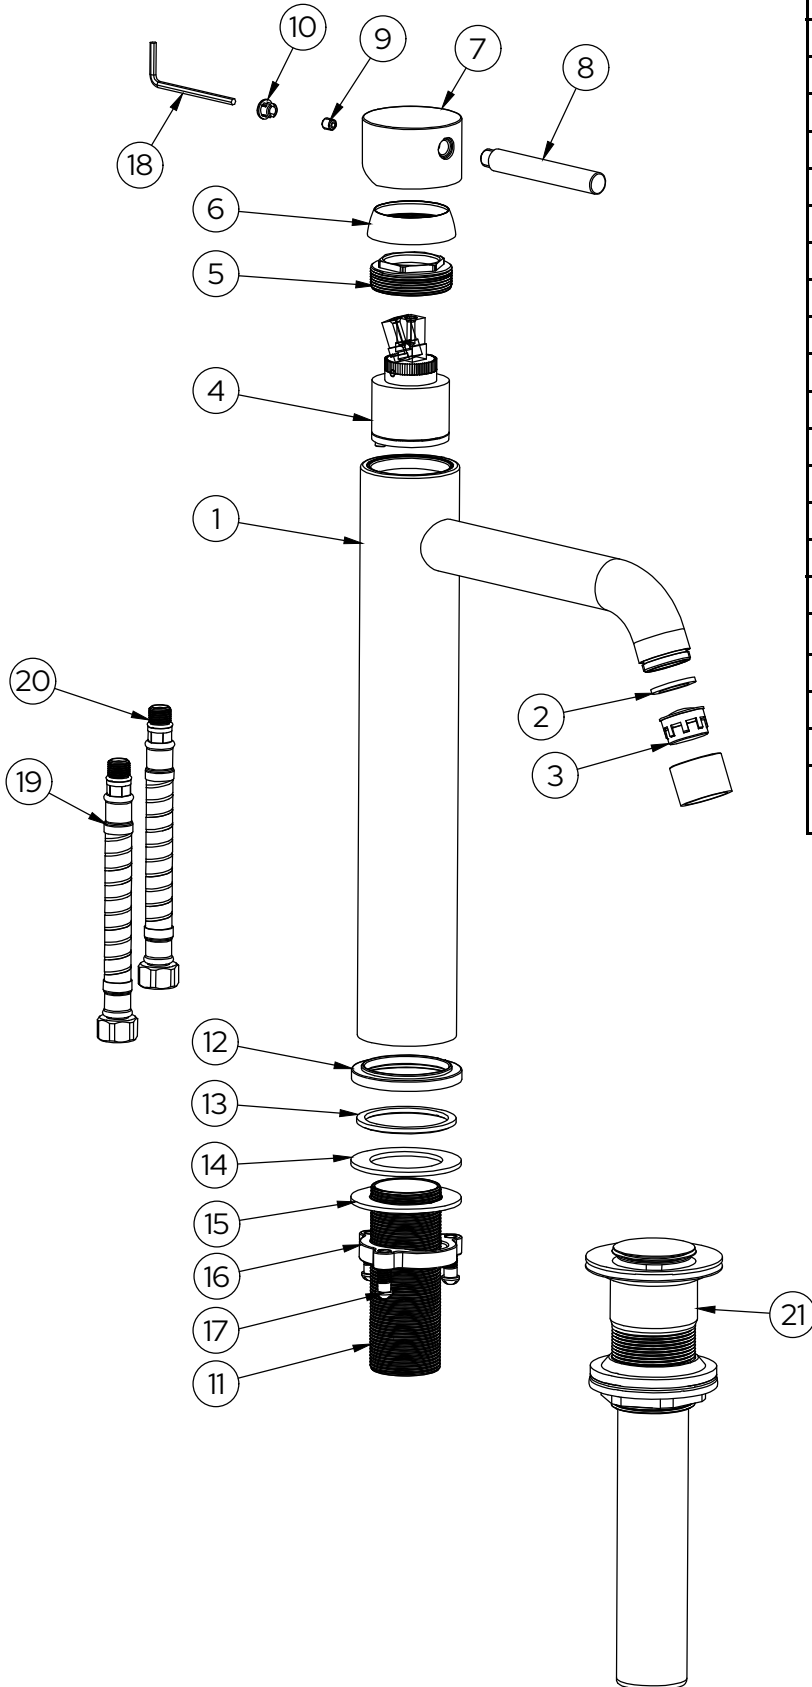

# Parts Breakdown

BA-400-08

Single Hole Vessel Bathroom Faucet

No.	Description	Quantity
1	Body	1
2	Washer	1
3	Aerator	1
4	Cartridge	1
5	Nut	1
6	Cap	1
7	Handle base	1
8	Handle	1
9	Set screw	1
10	Indicator button	1
11	Shank	1
12	Bottom base	1
13	Washer	1
14	Washer	1
15	Washer	1
16	Mounting nut	1
17	Screw	3
18	Allen key	1
19	Hot water supply hose	1
20	Cold water supply hose	1
21	Non overflow Pop-up drain	1