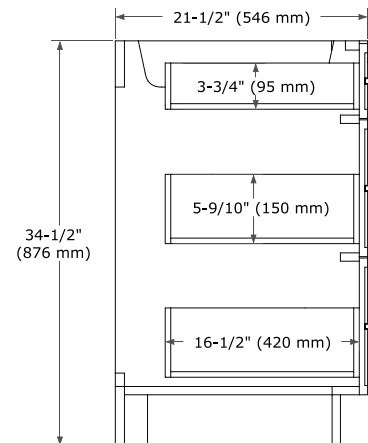

KELLY 42" SINGLE SINK BASE CABINET

ARIEL

BASE CABINET DIMENSIONS

42" W x 21.5" D x 34.5" H

FEATURES

- Solid wood frame and Plywood
- Soft-close system
- Dovetail construction
- Stylish Slim Shaker Door
- Pull-out inside drawer
- Adjustable shelf

SIDE VIEW

PLAN VIEW

OVERALL DIMENSIONS

42.25" W x 22" D x 1.5" H

COUNTERTOP OPTIONS

Carrara White Quartz

FEATURES

- Solid countertop with mitered edges & seams
- Undermount white oval sink
- Pre-drilled for 8" widespread faucet

INCLUDED

- Countertop
- Matching Backsplash
- Oval Sink

COUNTERTOP PLAN VIEW

EDGE SIDE VIEW

THREE DIMENSIONAL COUNTERTOP VIEW