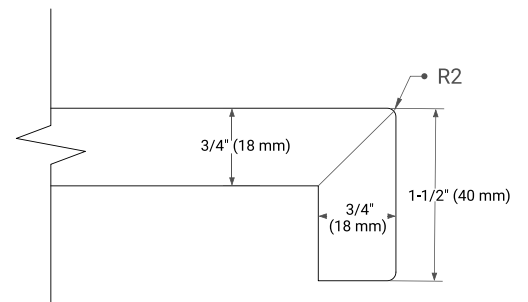

KELLY 42" SINGLE SINK BASE CABINET

ARIEL

BASE CABINET DIMENSIONS

42" W x 21.5" D x 34.5" H

FEATURES

- Solid wood frame and Plywood
- Soft-close system
- Dovetail construction
- Stylish Slim Shaker Door
- Pull-out inside drawer
- Adjustable shelf

SIDE VIEW

PLAN VIEW

OVERALL DIMENSIONS

42.25" W x 22" D x 1.5" H

COUNTERTOP OPTIONS

Carrara White Quartz

FEATURES

- Solid countertop with mitered edges & seams
- Undermount white oval sink
- Pre-drilled for 8" widespread faucet

INCLUDED

- Countertop
- Matching Backsplash
- Oval Sink

COUNTERTOP PLAN VIEW

EDGE SIDE VIEW

THREE DIMENSIONAL COUNTERTOP VIEW