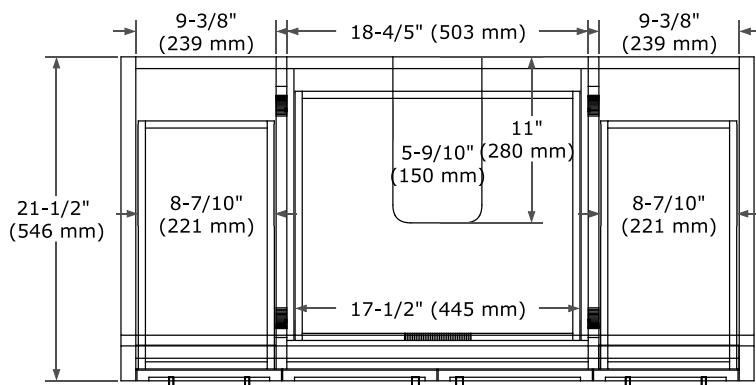

KELLY 42" SINGLE SINK BASE CABINET

ARIEL

BASE CABINET DIMENSIONS

42" W x 21.5" D x 34.5" H

FEATURES

- Solid wood frame and Plywood
- Soft-close system
- Dovetail construction
- Stylish Slim Shaker Door
- Pull-out inside drawer
- Adjustable shelf

SIDE VIEW

PLAN VIEW

OVERALL DIMENSIONS

42.25" W x 22" D x 1.5" H

COUNTERTOP OPTIONS

Carrara White Quartz

FEATURES

- Solid countertop with mitered edges & seams
- Undermount white oval sink
- Pre-drilled for 8" widespread faucet

INCLUDED

- Countertop
- Matching Backsplash
- Oval Sink

COUNTERTOP PLAN VIEW

EDGE SIDE VIEW

THREE DIMENSIONAL COUNTERTOP VIEW