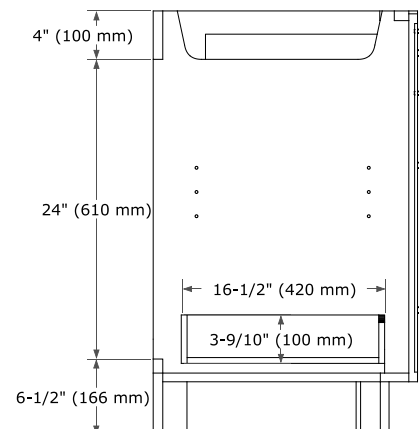

KELLY 42" SINGLE SINK BASE CABINET

ARIEL

BASE CABINET DIMENSIONS

42" W x 21.5" D x 34.5" H

FEATURES

- Solid wood frame and Plywood
- Soft-close system
- Dovetail construction
- Stylish Slim Shaker Door
- Pull-out inside drawer
- Adjustable shelf

SIDE VIEW

PLAN VIEW

OVERALL DIMENSIONS

42.25" W x 22" D x 1.5" H

COUNTERTOP OPTIONS

Carrara White Quartz

FEATURES

- Solid countertop with mitered edges & seams
- Undermount white oval sink
- Pre-drilled for 8" widespread faucet

INCLUDED

- Countertop
- Matching Backsplash
- Oval Sink

COUNTERTOP PLAN VIEW

EDGE SIDE VIEW

THREE DIMENSIONAL COUNTERTOP VIEW