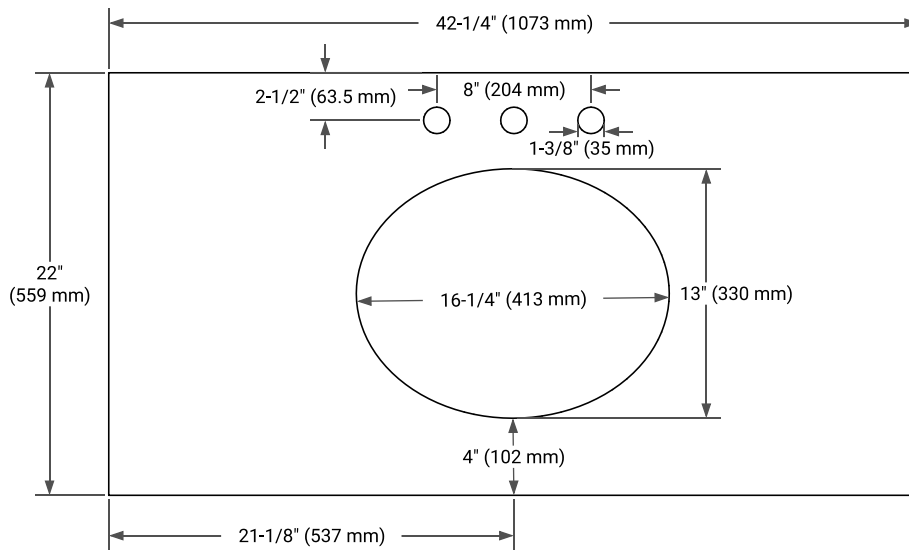

KELLY 42" SINGLE SINK BASE CABINET

ARIEL

BASE CABINET DIMENSIONS

42" W x 21.5" D x 34.5" H

FEATURES

- Solid wood frame and Plywood
- Soft-close system
- Dovetail construction
- Stylish Slim Shaker Door
- Pull-out inside drawer
- Adjustable shelf

SIDE VIEW

PLAN VIEW

OVERALL DIMENSIONS

42.25" W x 22" D x 1.5" H

COUNTERTOP OPTIONS

Carrara White Quartz

FEATURES

- Solid countertop with mitered edges & seams
- Undermount white oval sink
- Pre-drilled for 8" widespread faucet

INCLUDED

- Countertop
- Matching Backsplash
- Oval Sink

COUNTERTOP PLAN VIEW

EDGE SIDE VIEW

THREE DIMENSIONAL COUNTERTOP VIEW