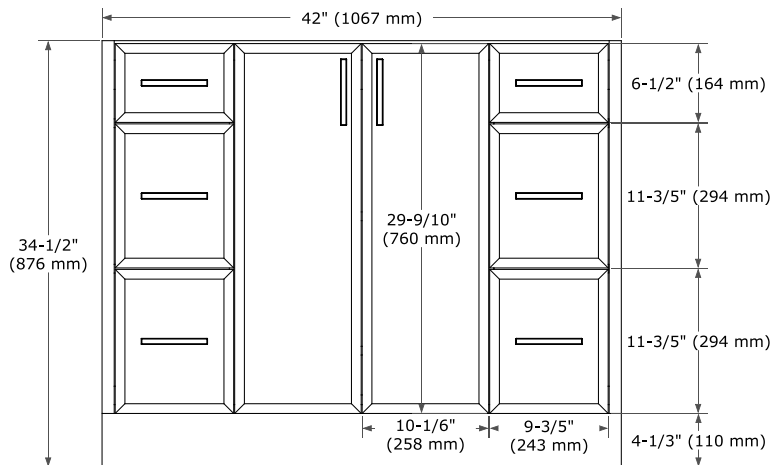

KELLY 42" SINGLE SINK BASE CABINET

ARIEL

BASE CABINET DIMENSIONS

42" W x 21.5" D x 34.5" H

FEATURES

- Solid wood frame and Plywood
- Soft-close system
- Dovetail construction
- Stylish Slim Shaker Door
- Pull-out inside drawer
- Adjustable shelf

SIDE VIEW

PLAN VIEW

OVERALL DIMENSIONS

42.25" W x 22" D x 1.5" H

COUNTERTOP OPTIONS

Carrara White Quartz

FEATURES

- Solid countertop with mitered edges & seams
- Undermount white oval sink
- Pre-drilled for 8" widespread faucet

INCLUDED

- Countertop
- Matching Backsplash
- Oval Sink

COUNTERTOP PLAN VIEW

EDGE SIDE VIEW

THREE DIMENSIONAL COUNTERTOP VIEW