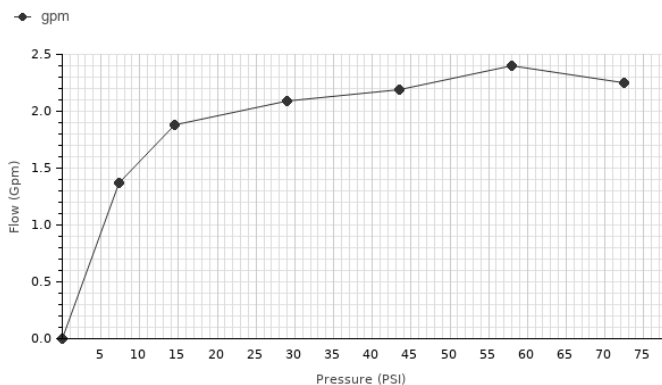

Certifications and quality characteristics

Flow rate diagramme

Pressure (psi)	0	7.25	14.5	29.01	43.51	58.02	72.52
Flow - gpm (±15%)	0	1.37	1.88	2.09	2.19	2.4	2.25