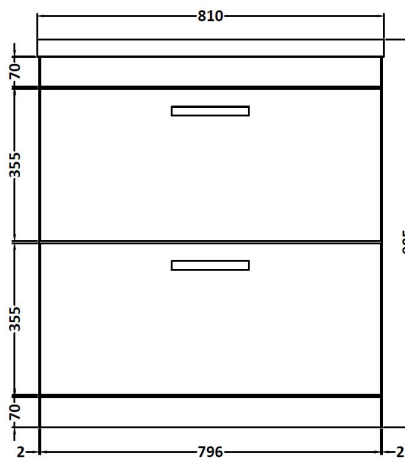

CUSTOMER DATA SHEET

DESCRIPTION: 800 Fs 2-Drawer Vanity With Basin A

CUSTOMER DATA SHEET - FURNITURE

DESCRIPTION: 800 Floor Standing 2-Drawer Basin Unit

PRODUCT DIMENSIONS

Height (mm)	Width (mm)	Depth (mm)	Nett Wgt Kg
865	800	383	38

PACKAGING DIMENSIONS

Height (mm)	Width (mm)	Depth (mm)	Gross Wgt Kg
405	820	885	38

PACKAGING DATA

Box Colour	Brown Cardboard Box		
Box Qty	1	Label Colour	White Label
Label Size	100 x 50	Label Qty	2

OUTER BOX DIMENSIONS (If Applicable)

CUSTOMER DATA SHEET - CERAMICS

DESCRIPTION: 800 Mid Edged Basin 1 Th

PRODUCT DIMENSIONS

Height (mm)	Width (mm)	Depth (mm)	Nett Wgt Kg
180	810	390	15

PACKAGING DIMENSIONS

Height (mm)	Width (mm)	Depth (mm)	Gross Wgt Kg
210	410	830	15

PACKAGING DATA

Box Colour	Brown Cardboard Box		
Box Qty	1	Label Colour	White Label
Label Size	100 x 50	Label Qty	2

OUTER BOX DIMENSIONS (If Applicable)

Height (mm)	Width (mm)	Depth (mm)	Gross Wgt Kg

PRODUCT DETAILS