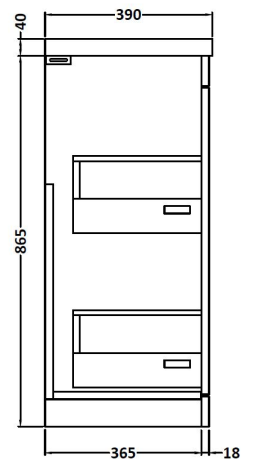

CUSTOMER DATA SHEET

DESCRIPTION: 800 Fs 2-Drawer Vanity With Basin A

CUSTOMER DATA SHEET - FURNITURE

DESCRIPTION: 800 Floor Standing 2-Drawer Basin Unit

PRODUCT DIMENSIONS

Height (mm)	Width (mm)	Depth (mm)	Nett Wgt Kg
865	800	383	38

PACKAGING DIMENSIONS

Height (mm)	Width (mm)	Depth (mm)	Gross Wgt Kg
405	820	885	38

PACKAGING DATA

Box Colour	Brown Cardboard Box		
Box Qty	1	Label Colour	White Label
Label Size	100 x 50	Label Qty	2

OUTER BOX DIMENSIONS (If Applicable)

Height (mm)	Width (mm)	Depth (mm)	Gross Wgt Kg

PRODUCT DETAILS

Country of Origin	United Kingdom			
Fitting Instruction	No			
Constr' Method	Cam & Wood Dowel			
Cabinet Finish	MFC Textured Woodgrain			
Cab Thickness (mm)	18			
Drawer Included	Yes			
No of Shelves	0			
Hinge Inc'	Not Applicable			
Fixings Inc'	Yes			
Handle Inc'	Yes, Supplied			
Handle Type	Strap			
Certification	FSC	Yes	CE	N/A
Colour	Driftwood			
Constr' Type	Rigid			
Fascia Finish	MFC Textured Woodgrain			
Fas Thickness (mm)	18			
Drawer Type	80mm High Metal S/C Inc Galler			
Hinge Type	Not Applicable			
Adjustable Legs	No, Not Required			
Handle Style	Contemporary			
Waste Shroud	Yes			

CUSTOMER DATA SHEET - CERAMICS

DESCRIPTION: 800 Mid Edged Basin 1 Th

PRODUCT DIMENSIONS

Height (mm)	Width (mm)	Depth (mm)	Nett Wgt Kg
180	810	390	15

PACKAGING DIMENSIONS

Height (mm)	Width (mm)	Depth (mm)	Gross Wgt Kg
210	410	830	15