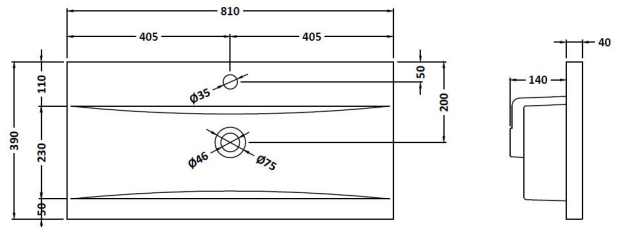

CUSTOMER DATA SHEET

DESCRIPTION: 800 Fs 2-Drawer Vanity With Basin A

CUSTOMER DATA SHEET - FURNITURE

DESCRIPTION: 800 Floor Standing 2-Drawer Basin Unit

PRODUCT DIMENSIONS

Height (mm)	Width (mm)	Depth (mm)	Nett Wgt Kg
865	800	383	38

PACKAGING DIMENSIONS

Height (mm)	Width (mm)	Depth (mm)	Gross Wgt Kg
405	820	885	38

PACKAGING DATA

Box Colour	Brown Cardboard Box		
Box Qty	1	Label Colour	White Label
Label Size	100 x 50	Label Qty	2

OUTER BOX DIMENSIONS (If Applicable)

Height (mm)	Width (mm)	Depth (mm)	Gross Wgt Kg

PRODUCT DETAILS

Country of Origin	United Kingdom			
Fitting Instruction	No			
Constr' Method	Cam & Wood Dowel			
Cabinet Finish	MFC Textured Woodgrain			
Cab Thickness (mm)	18			
Drawer Included	Yes			
No of Shelves	0			
Hinge Inc'	Not Applicable			
Fixings Inc'	Yes			
Handle Inc'	Yes, Supplied			
Handle Type	Strap			
Certification	FSC	Yes	CE	N/A
Colour	Driftwood			
Constr' Type	Rigid			
Fascia Finish	MFC Textured Woodgrain			
Fas Thickness (mm)	18			
Drawer Type	80mm High Metal S/C Inc Galler			
Hinge Type	Not Applicable			
Adjustable Legs	No, Not Required			
Handle Style	Contemporary			
Waste Shroud	Yes			

CUSTOMER DATA SHEET - CERAMICS

DESCRIPTION: 800 Mid Edged Basin 1 Th

PRODUCT DIMENSIONS

Height (mm)	Width (mm)	Depth (mm)	Nett Wgt Kg
180	810	390	15

PACKAGING DIMENSIONS

Height (mm)	Width (mm)	Depth (mm)	Gross Wgt Kg
210	410	830	15