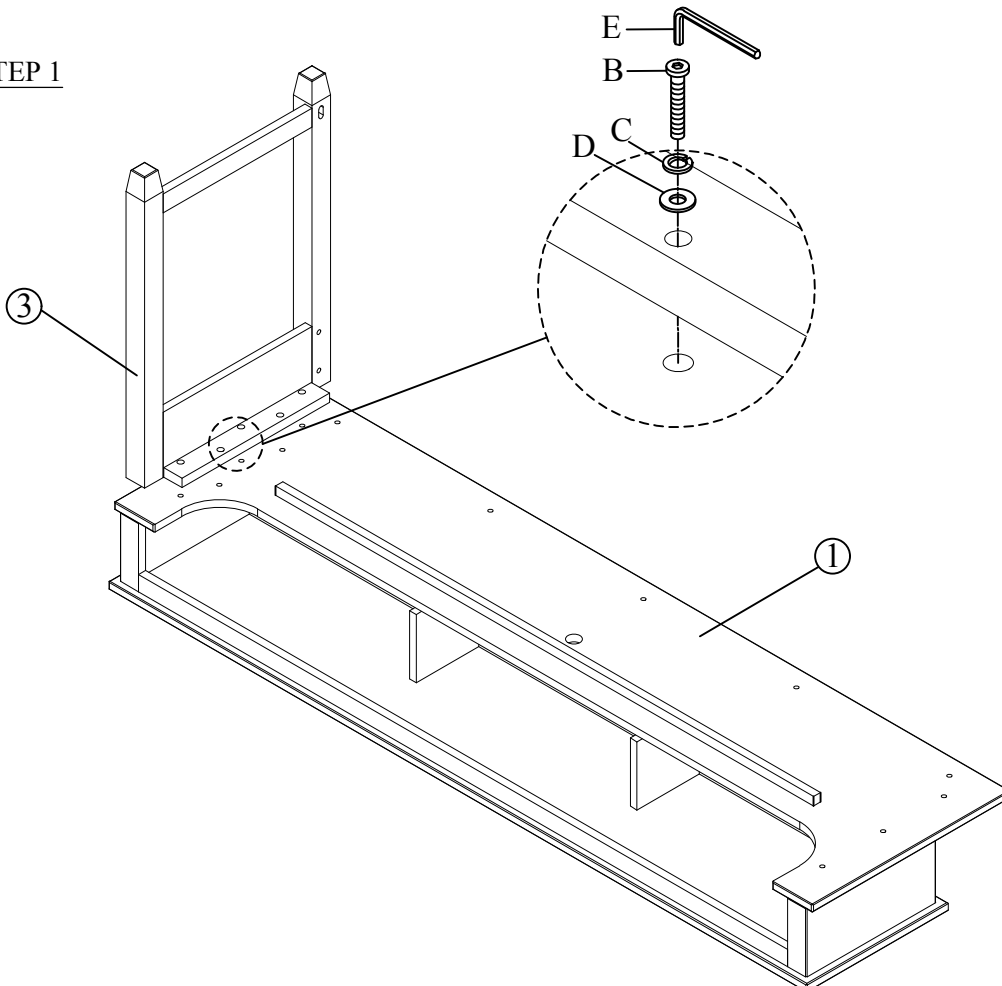

ASSEMBLY INSTRUCTION

DESCRIPTION: CONSOLE BAR TABLE

Thank you for purchasing this quality product. Be sure to check all packing material carefully for small parts, which may have come loose inside the carton during shipment. Identify and count all parts and compare with the parts list below.

PARTS LIST				HARDWARE LIST			
NO	DRAWING	DESCRIPTION	QTY	NO	DRAWING	DESCRIPTION	QTY
1	Table Top		1	A		Bolt Ø1/4"x35mm	4
2	Back Panel		1	B		Bolt Ø1/4"x30mm	13
3	RSF leg		1	C		Spring Washer Ø1/4"	17
4	LSF leg		1	D		Flat Washer Ø1/4"xØ13mm	17
5	Stretcher		1	E		Allen Key 4mm	1
				F		Wood Screws #8*45mm	2

STEP 1

ASSEMBLY INSTRUCTION

DESCRIPTION: CONSOLE BAR TABLE

Thank you for purchasing this quality product. Be sure to check all packing material carefully for small parts, which may have come loose inside the carton during shipment. Identify and count all parts and compare with the parts list below.

STEP 2

STEP 1

ASSEMBLY INSTRUCTION

DESCRIPTION: CONSOLE BAR TABLE

Thank you for purchasing this quality product. Be sure to check all packing material carefully for small parts, which may have come loose inside the carton during shipment. Identify and count all parts and compare with the parts list below.