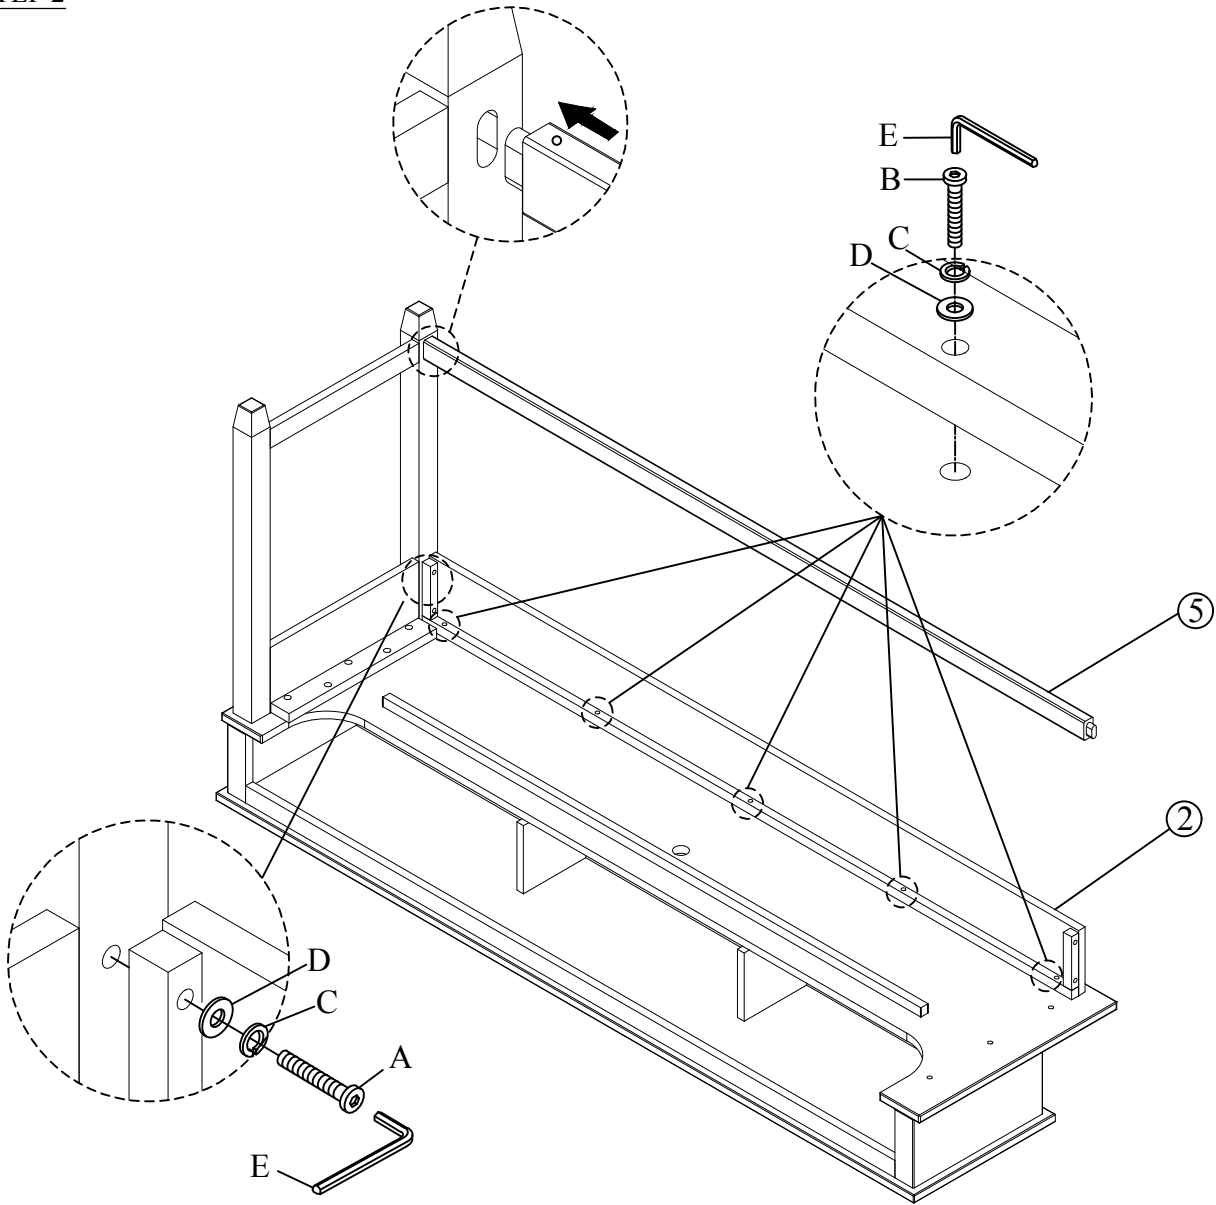

ASSEMBLY INSTRUCTION

DESCRIPTION: CONSOLE BAR TABLE

Thank you for purchasing this quality product. Be sure to check all packing material carefully for small parts, which may have come loose inside the carton during shipment. Identify and count all parts and compare with the parts list below.

PARTS LIST				HARDWARE LIST			
NO	DRAWING	DESCRIPTION	QTY	NO	DRAWING	DESCRIPTION	QTY
1	Table Top		1	A		Bolt Ø1/4"x35mm	4
2	Back Panel		1	B		Bolt Ø1/4"x30mm	13
3	RSF leg		1	C		Spring Washer Ø1/4"	17
4	LSF leg		1	D		Flat Washer Ø1/4"xØ13mm	17
5	Stretcher		1	E		Allen Key 4mm	1
				F		Wood Screws #8*45mm	2

STEP 1

ASSEMBLY INSTRUCTION

DESCRIPTION: CONSOLE BAR TABLE

Thank you for purchasing this quality product. Be sure to check all packing material carefully for small parts, which may have come loose inside the carton during shipment. Identify and count all parts and compare with the parts list below.

STEP 2

STEP 1

ASSEMBLY INSTRUCTION

DESCRIPTION: CONSOLE BAR TABLE

Thank you for purchasing this quality product. Be sure to check all packing material carefully for small parts, which may have come loose inside the carton during shipment. Identify and count all parts and compare with the parts list below.