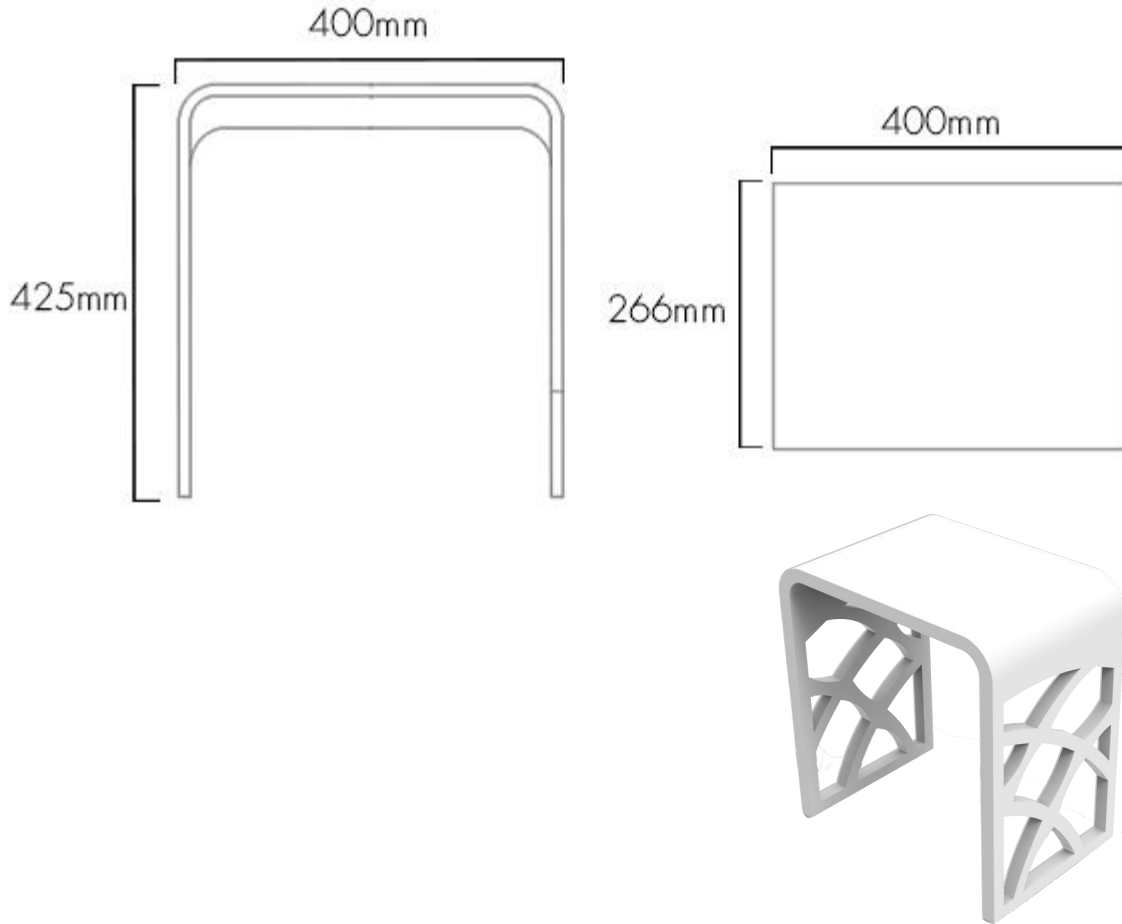

Shower Stool with Designer Cut Outs

Technical Specifications

Parts Included	QTY
A - Stool	1

A

Description	Finish	Weight (lb)	WxHxD (mm)	WxHxD (Inches)	Material Type
Shower Stool	White	22	400 x 425 x 266	15.75 x 16.75 x 10.5	Acrylic
Shower Stool	Black	22	400 x 425 x 266	15.75 x 16.75 x 10.5	Acrylic

Weight Limit: 150kg/330lbs