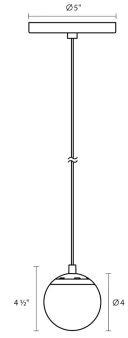

## Dimensions

Height: 4.5"  
Diameter: 4"  
Canopy/Backplate/Base: 5"  
Hanging Details: 10' Adjustable Cord  
Size: 1-Light  
Canopy/Backplate/Base Height: 0.75

## Shipping

Carton 1 L x W x H: 9" X 7" X 9"  
Carton 1 Gross Weight: 4 LBS  
Fixture Weight: 3