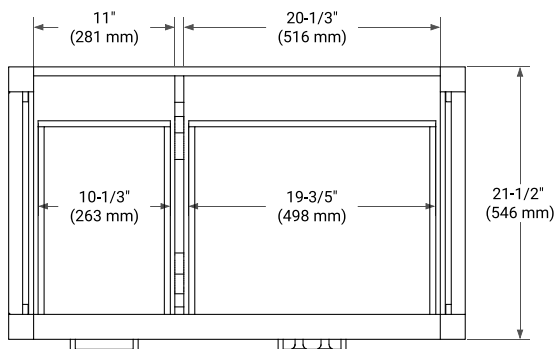

36" RIGHT OFFSET CABINET

BASE CABINET DIMENSIONS

36" W x 21.5" D x 34.5" H

FEATURES

- Solid wood frame & plywood panels
- Dovetail drawers and joints
- Soft closing doors & drawers

HARDWARE FINISHES*

Brushed Nickel   Satin Brass   Matte Black   Polished Chrome

Hardware comes preinstalled with the illustrated option. Other finishes are available on our online store if you prefer a different one.

AVAILABLE COLORS

White   Grey   Midnight Blue   Espresso   Oak

FRONT VIEW

SIDE VIEW

PLAN VIEW