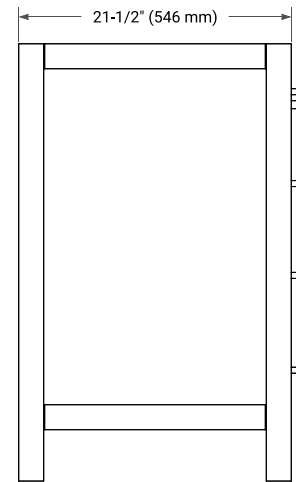

36" RIGHT OFFSET CABINET

BASE CABINET DIMENSIONS

36" W x 21.5" D x 34.5" H

FEATURES

- Solid wood frame & plywood panels
- Dovetail drawers and joints
- Soft closing doors & drawers

HARDWARE FINISHES*

Brushed Nickel   Satin Brass   Matte Black   Polished Chrome

Hardware comes preinstalled with the illustrated option. Other finishes are available on our online store if you prefer a different one.

AVAILABLE COLORS

White   Grey   Midnight Blue   Espresso   Oak

FRONT VIEW

SIDE VIEW

PLAN VIEW