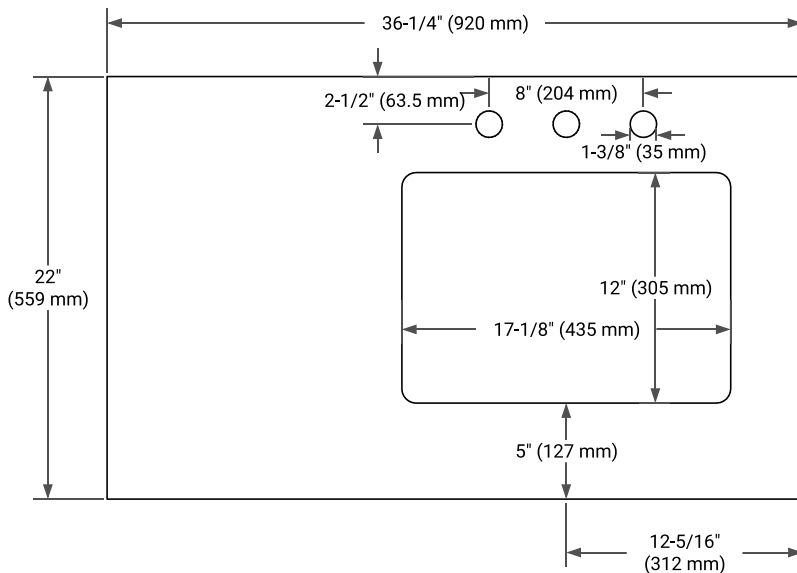

## PLAN VIEW

## OVERALL DIMENSIONS

36.25" W x 22" D x 1.5" H

## FEATURES

- Solid countertop with mitered edges & seams
- Undermount white rectangular sink
- Pre-drilled for 8" widespread faucet

## COUNTERTOP PLAN VIEW