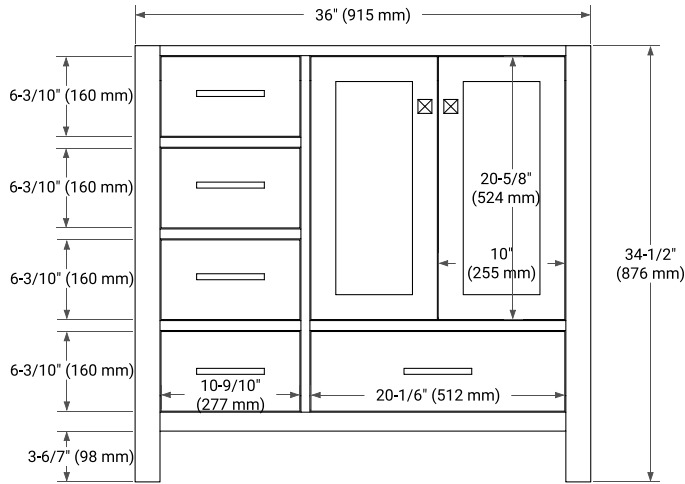

36" RIGHT OFFSET CABINET

BASE CABINET DIMENSIONS

36" W x 21.5" D x 34.5" H

FEATURES

- Solid wood frame & plywood panels
- Dovetail drawers and joints
- Soft closing doors & drawers

HARDWARE FINISHES*

Brushed Nickel   Satin Brass   Matte Black   Polished Chrome

Hardware comes preinstalled with the illustrated option. Other finishes are available on our online store if you prefer a different one.

AVAILABLE COLORS

White   Grey   Midnight Blue   Espresso   Oak

FRONT VIEW

SIDE VIEW

PLAN VIEW