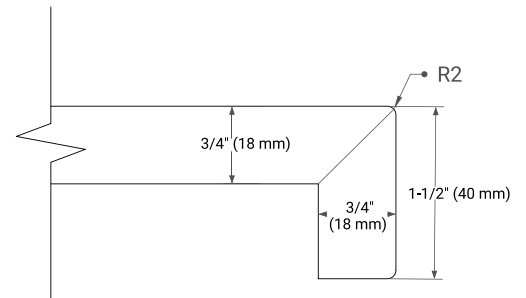

EDGE SIDE VIEW