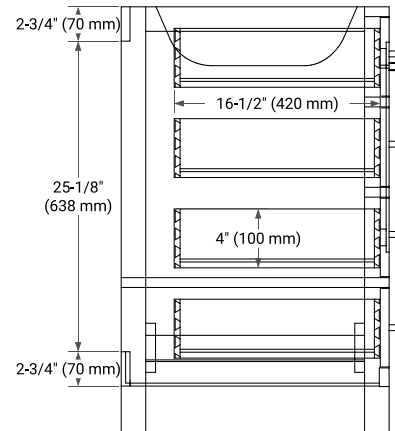

36" RIGHT OFFSET CABINET

BASE CABINET DIMENSIONS

36" W x 21.5" D x 34.5" H

FEATURES

- Solid wood frame & plywood panels
- Dovetail drawers and joints
- Soft closing doors & drawers

HARDWARE FINISHES*

Brushed Nickel   Satin Brass   Matte Black   Polished Chrome

Hardware comes preinstalled with the illustrated option. Other finishes are available on our online store if you prefer a different one.

AVAILABLE COLORS

White   Grey   Midnight Blue   Espresso   Oak

FRONT VIEW

SIDE VIEW

PLAN VIEW