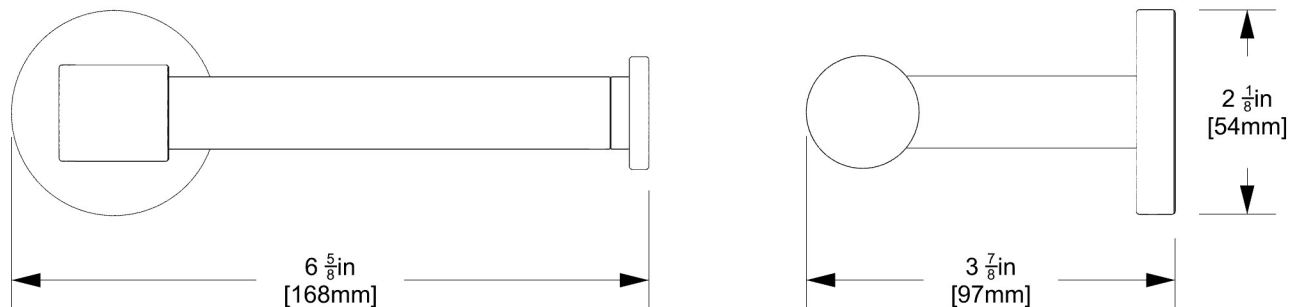

DIMENSIONS

Backed by our lifetime warranty, you can trust our products to always exceed your expectations and live up to their name.

1550 Factor Ave. San Leandro, CA 94577
Phone #: 800.227.5640
Email: cs@gatcoinc.com

The manufacturer reserves the right to, and do time to time, make changes and improvements in designs and dimensions.
Updated on November 19, 2025