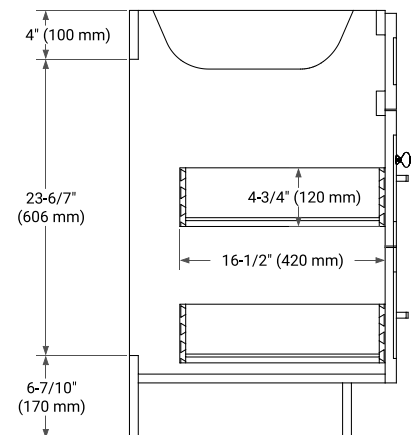

66" SINGLE SINK BASE CABINET

BASE CABINET DIMENSIONS

66" W x 21.5" D x 34.5" H

FEATURES

- Solid wood frame & plywood panels
- Dovetail drawers and joints
- Soft closing doors & drawers

HARDWARE FINISHES*

Brushed Nickel Satin Brass Matte Black Polished Chrome

PLAN VIEW

67" SINGLE OVAL SINK COUNTERTOP WITH 1.5 IN. THICKNESS

OVERALL DIMENSIONS

67" W x 22" D x 1.5" H

COUNTERTOP OPTIONS

Carrara Marble

White Quartz

FEATURES

- Solid countertop with mitered edges & seams
- Undermount white oval sink
- Pre-drilled for 8" widespread faucet

INCLUDED

- Countertop
- Matching Backsplash
- Oval Sink

COUNTERTOP PLAN VIEW

EDGE SIDE VIEW

THREE DIMENSIONAL COUNTERTOP VIEW