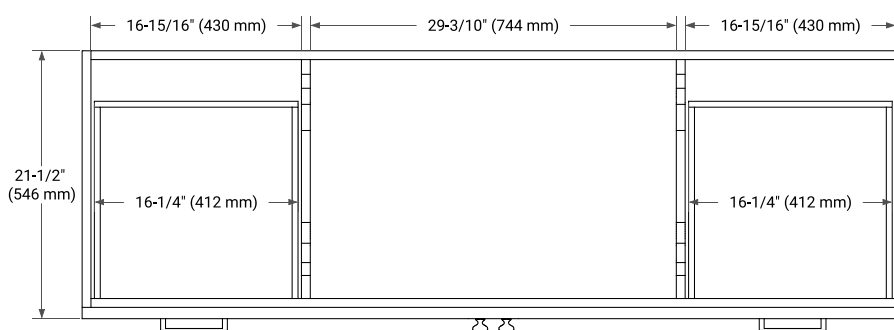

66" SINGLE SINK BASE CABINET

BASE CABINET DIMENSIONS

66" W x 21.5" D x 34.5" H

FEATURES

- Solid wood frame & plywood panels
- Dovetail drawers and joints
- Soft closing doors & drawers

HARDWARE FINISHES*

Brushed Nickel Satin Brass Matte Black Polished Chrome

PLAN VIEW

67" SINGLE OVAL SINK COUNTERTOP WITH 1.5 IN. THICKNESS

OVERALL DIMENSIONS

67" W x 22" D x 1.5" H

COUNTERTOP OPTIONS

Carrara Marble

White Quartz

FEATURES

- Solid countertop with mitered edges & seams
- Undermount white oval sink
- Pre-drilled for 8" widespread faucet

INCLUDED

- Countertop
- Matching Backsplash
- Oval Sink

COUNTERTOP PLAN VIEW

EDGE SIDE VIEW

THREE DIMENSIONAL COUNTERTOP VIEW