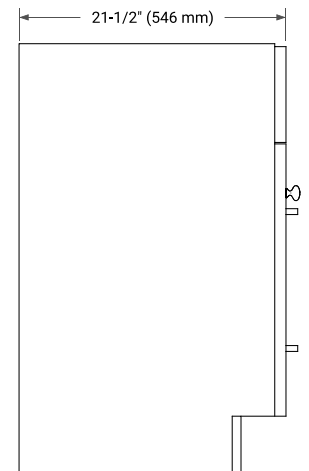

66" SINGLE SINK BASE CABINET

BASE CABINET DIMENSIONS

66" W x 21.5" D x 34.5" H

FEATURES

- Solid wood frame & plywood panels
- Dovetail drawers and joints
- Soft closing doors & drawers

HARDWARE FINISHES*

Brushed Nickel Satin Brass Matte Black Polished Chrome

PLAN VIEW

67" SINGLE OVAL SINK COUNTERTOP WITH 1.5 IN. THICKNESS

OVERALL DIMENSIONS

67" W x 22" D x 1.5" H

COUNTERTOP OPTIONS

Carrara Marble

White Quartz

FEATURES

- Solid countertop with mitered edges & seams
- Undermount white oval sink
- Pre-drilled for 8" widespread faucet

INCLUDED

- Countertop
- Matching Backsplash
- Oval Sink

COUNTERTOP PLAN VIEW

EDGE SIDE VIEW

THREE DIMENSIONAL COUNTERTOP VIEW