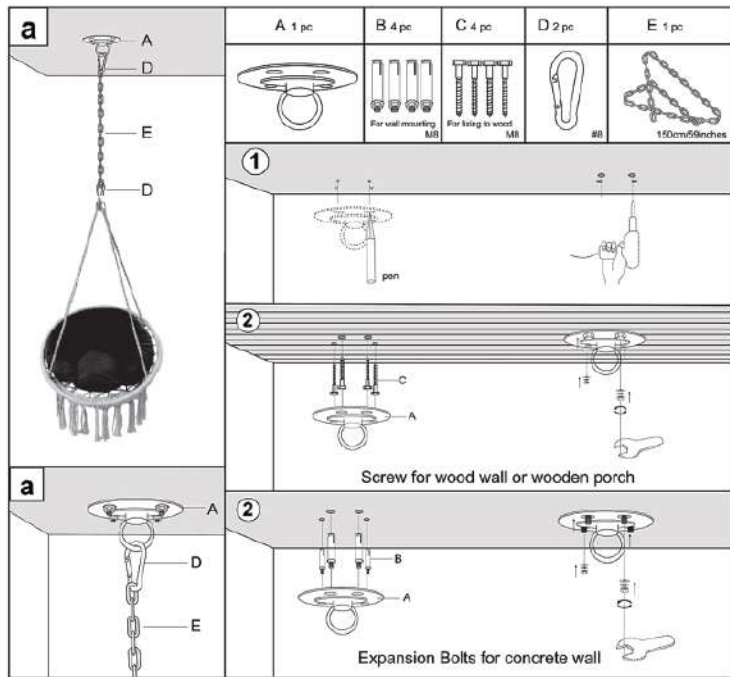

tcp-N5

Hammock Swing Chair

Assembly Instruction

MADE IN CHINA

tcp-N5

! ATTENTION! Read the safety and assembly instructions carefully, in order to avoid the risk of injury or damaging the product.

Keep small parts, plastic bags and other packaging out of the reach of children. Pay attention especially when unpacking your item. Danger of suffocation! Never modify the product! If not, the product may be unsafe or even dangerous. Unpack all the parts and elements of the set and place the components on the top of the carton or other clean surface. This protects your new product. Please also pay attention not to scratch the floor while working with tools. Make sure that this product is fully assembled before use, as shown in the illustration.