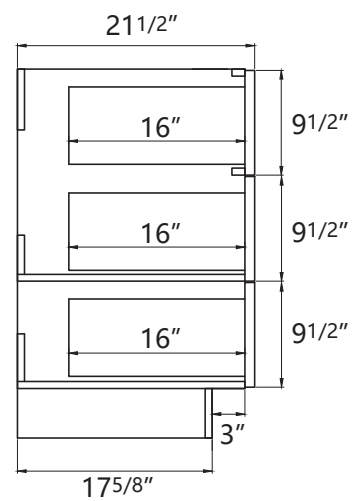

DIMENSION DETAILS

BATHROOM VANITY

Size 36"

COUNTERTOP SIZE

Top View

Front View

Side View

VANITY SIZE

Front View

Side View