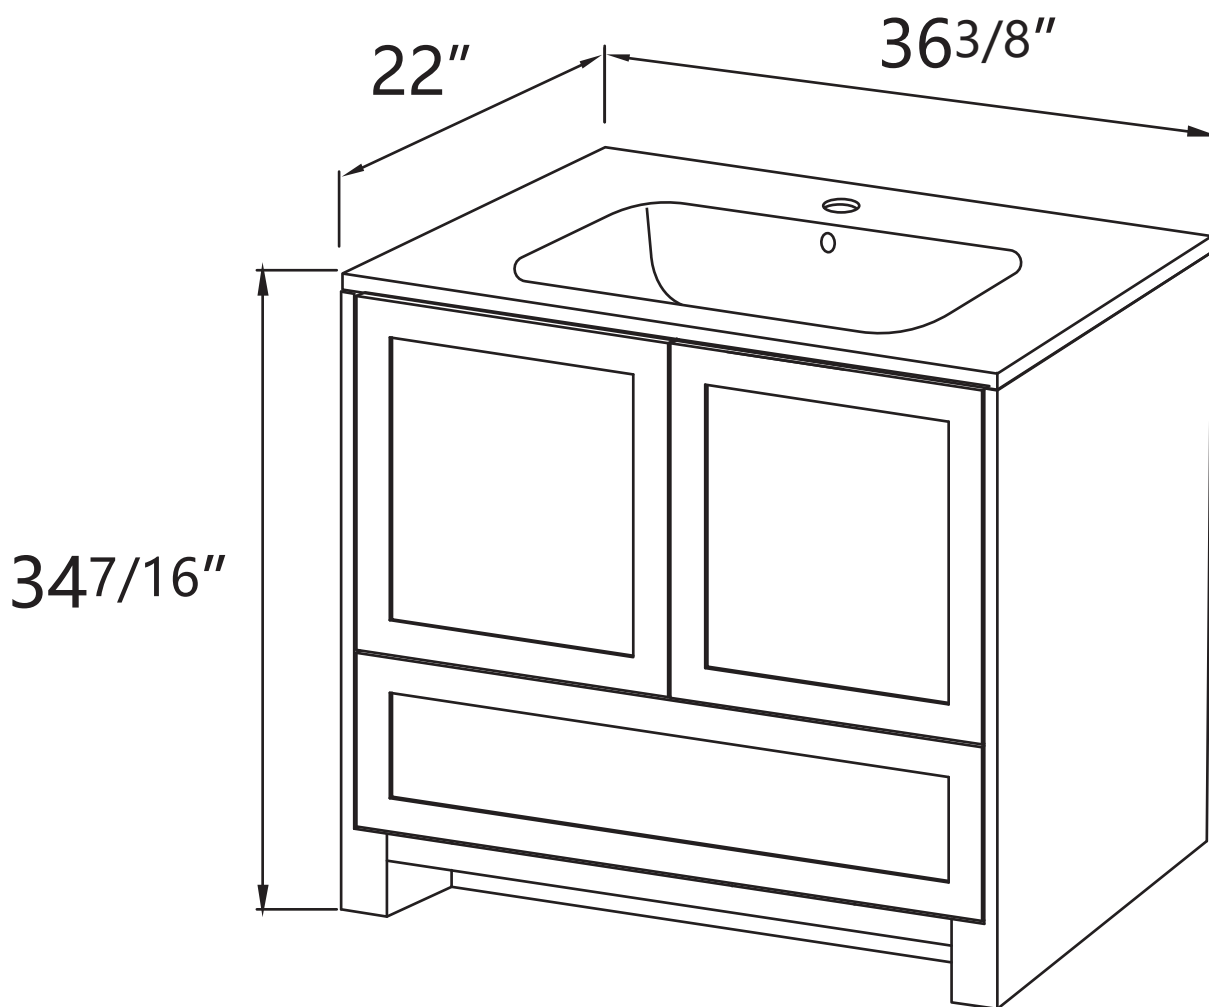

DIMENSION DETAILS

BATHROOM VANITY

Size 36"

COUNTERTOP SIZE

Top View

Front View

Side View

VANITY SIZE

Front View

Side View