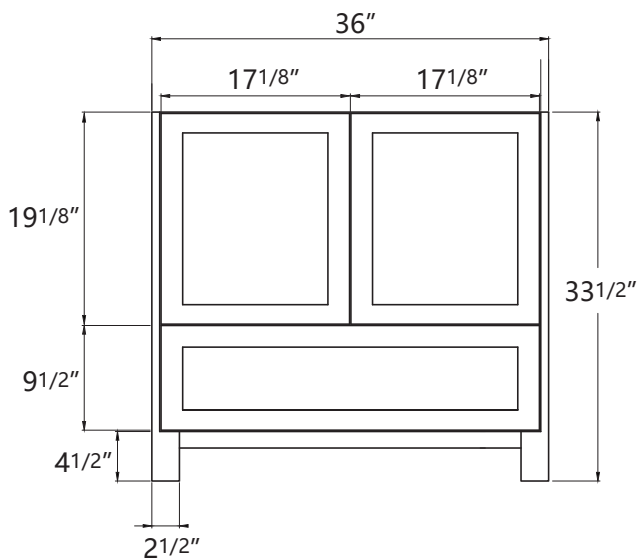

DIMENSION DETAILS

BATHROOM VANITY

Size 36"

COUNTERTOP SIZE

Top View

Front View

Side View

VANITY SIZE

Front View

Side View