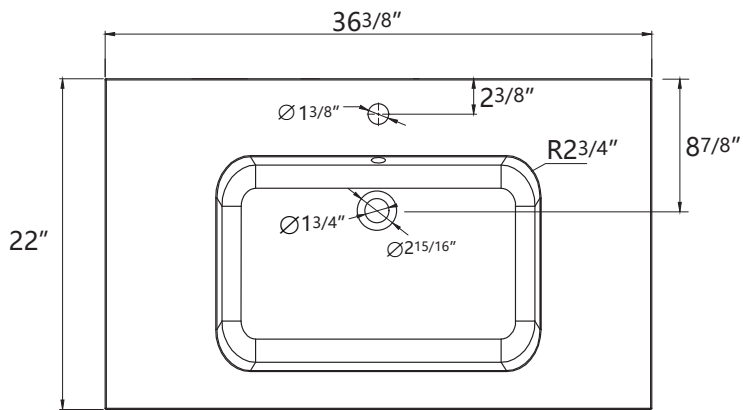

DIMENSION DETAILS

BATHROOM VANITY

Size 36"

COUNTERTOP SIZE

Top View

Front View

Side View

VANITY SIZE

Front View

Side View