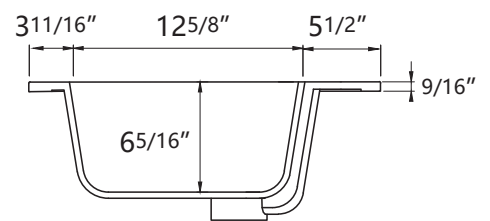

DIMENSION DETAILS

BATHROOM VANITY

Size 36"

COUNTERTOP SIZE

Top View

Front View

Side View

VANITY SIZE

Front View

Side View