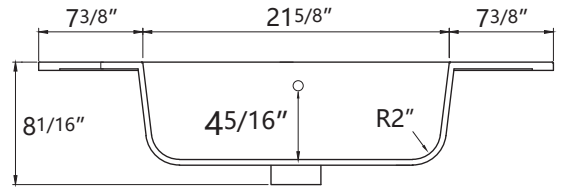

DIMENSION DETAILS

BATHROOM VANITY

Size 36"

COUNTERTOP SIZE

Top View

Front View

Side View

VANITY SIZE

Front View

Side View