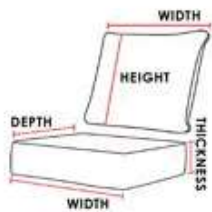

How to Measure Patio Furniture

Step 1: Measure your furniture. Compare cushion size to furniture size.

Step 2: Measure the back & seat cushions separately.

Step 3: Subtract the THICKNESS of the seat cushion from the HEIGHT of the back cushion.