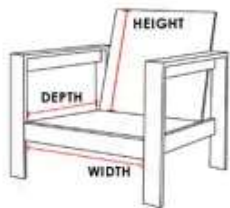

How to Measure Patio Furniture

Step 1: Measure your furniture. Compare cushion size to furniture size.

Step 2: Measure the back & seat cushions separately.

Step 3: Subtract the THICKNESS of the seat cushion from the HEIGHT of the back cushion.