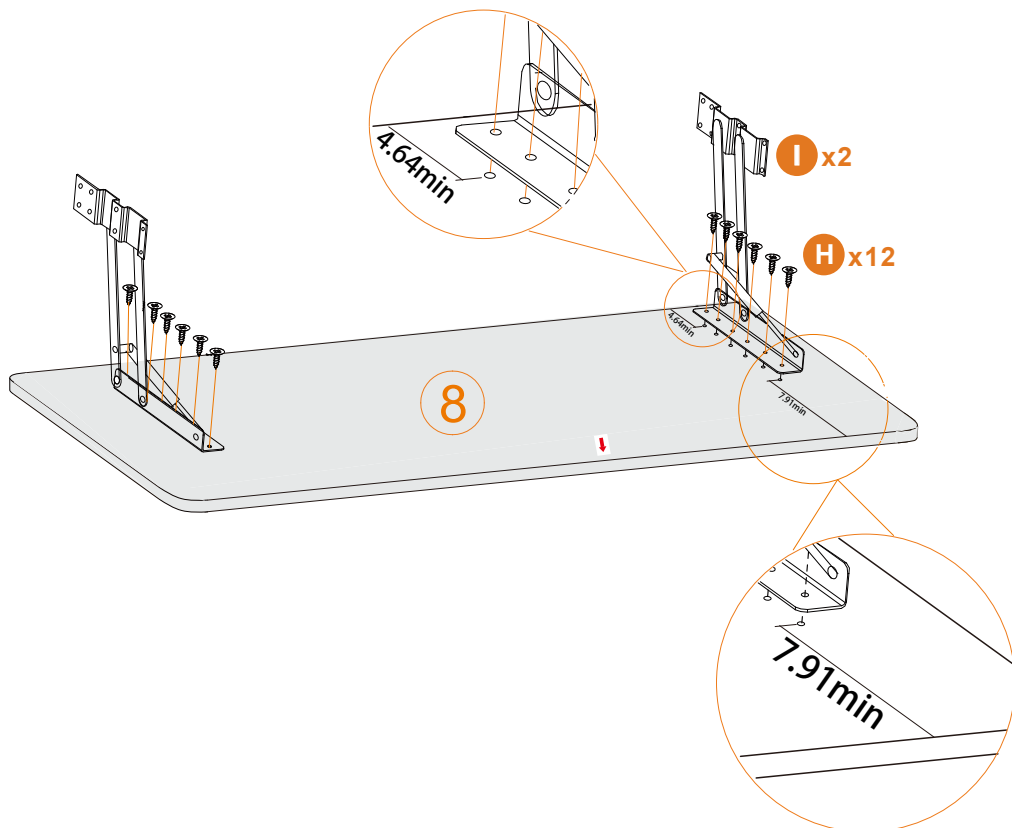

2

3

4

5

6

7

8

9

10

11

H x 16
M3.5x14mm

12

Tips

- This product is for indoor use only. The seller does not assume any responsibility and liability for damages caused by the following aspects:
 1. The product is used for a purpose other than its intended use and/or is changed/modified from the original one.
 2. The product is not installed/used properly under the guidelines of the instructions.
- If there are missing and/or defective part(s) after receiving the product, please stop assembling and contact us for help in time.
- Please assemble the product on a spacious place. But please do not place the unpackaged product on the ground directly, or stand/sit on the parts of this product to avoid cracking or deforming of the board. In addition, it is highly recommended that you wear gloves to avoid being cut by the edges of the product during installation.
- It is recommended that you refer to the schematic diagram to make the whole installation process easier when assembly. Align all the screws to the corresponding pre-drilled holes first, and then tighten the screws one by one after all the parts are in the correct position.
- Do not expose the product to direct sunlight or rain and/or place it in a damp place. Failure to do so may accelerate deformation, discoloration, or cause cracks. Please do not touch sharp objects or corrosive chemicals, which may damage the surface of the item.
- Please clean with a damp cloth for daily maintenance, then dry immediately.