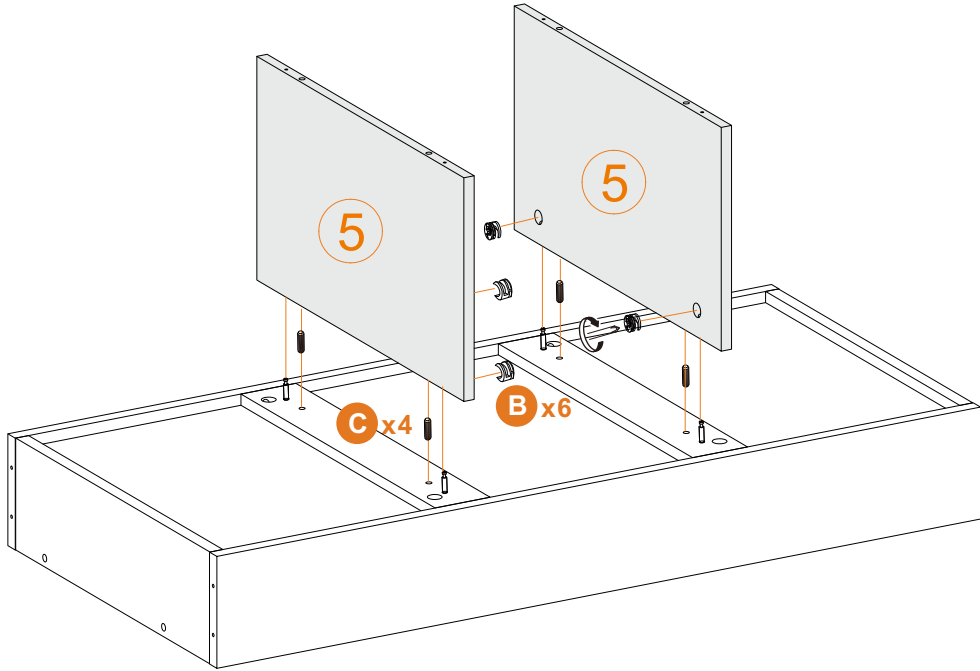

2

3

4

5

6

7

8

9

10

11

H x 16
M3.5x14mm

12

Tips

- This product is for indoor use only. The seller does not assume any responsibility and liability for damages caused by the following aspects:
 1. The product is used for a purpose other than its intended use and/or is changed/modified from the original one.
 2. The product is not installed/used properly under the guidelines of the instructions.
- If there are missing and/or defective part(s) after receiving the product, please stop assembling and contact us for help in time.
- Please assemble the product on a spacious place. But please do not place the unpackaged product on the ground directly, or stand/sit on the parts of this product to avoid cracking or deforming of the board. In addition, it is highly recommended that you wear gloves to avoid being cut by the edges of the product during installation.
- It is recommended that you refer to the schematic diagram to make the whole installation process easier when assembly. Align all the screws to the corresponding pre-drilled holes first, and then tighten the screws one by one after all the parts are in the correct position.
- Do not expose the product to direct sunlight or rain and/or place it in a damp place. Failure to do so may accelerate deformation, discoloration, or cause cracks. Please do not touch sharp objects or corrosive chemicals, which may damage the surface of the item.
- Please clean with a damp cloth for daily maintenance, then dry immediately.