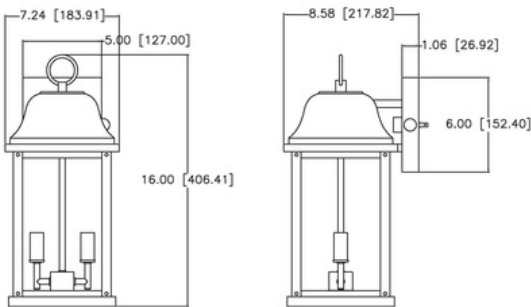

3067-WZC

Aronson

Fixture Attributes

Category: Outdoor Wall Sconce

Finish: Weathered Zinc

Body: Steel

Shade Finish: Clear Antique

Overall Size: 7.24"x8.5"x16"

Rod/Chain Length: N/A

Max. Height from Ceiling: N/A

Min. Height from Ceiling: N/A

Weight of fixture: 6.06 LBS

Certifications/Qualifications: UL / cUL

Smart SkyPlug Compatible: N/A

Warranty: www.skyplug.com/warranty

Voltage: 120

Socket Type: E12 CAND BASE

Mounting / Installations

SkyPlug Plug-in Mounting System

Lead Wire Length: 6"

Wire Type: 1015 105°C

Location Rating: Wet

Luminaire Support: Max. 50 lbs