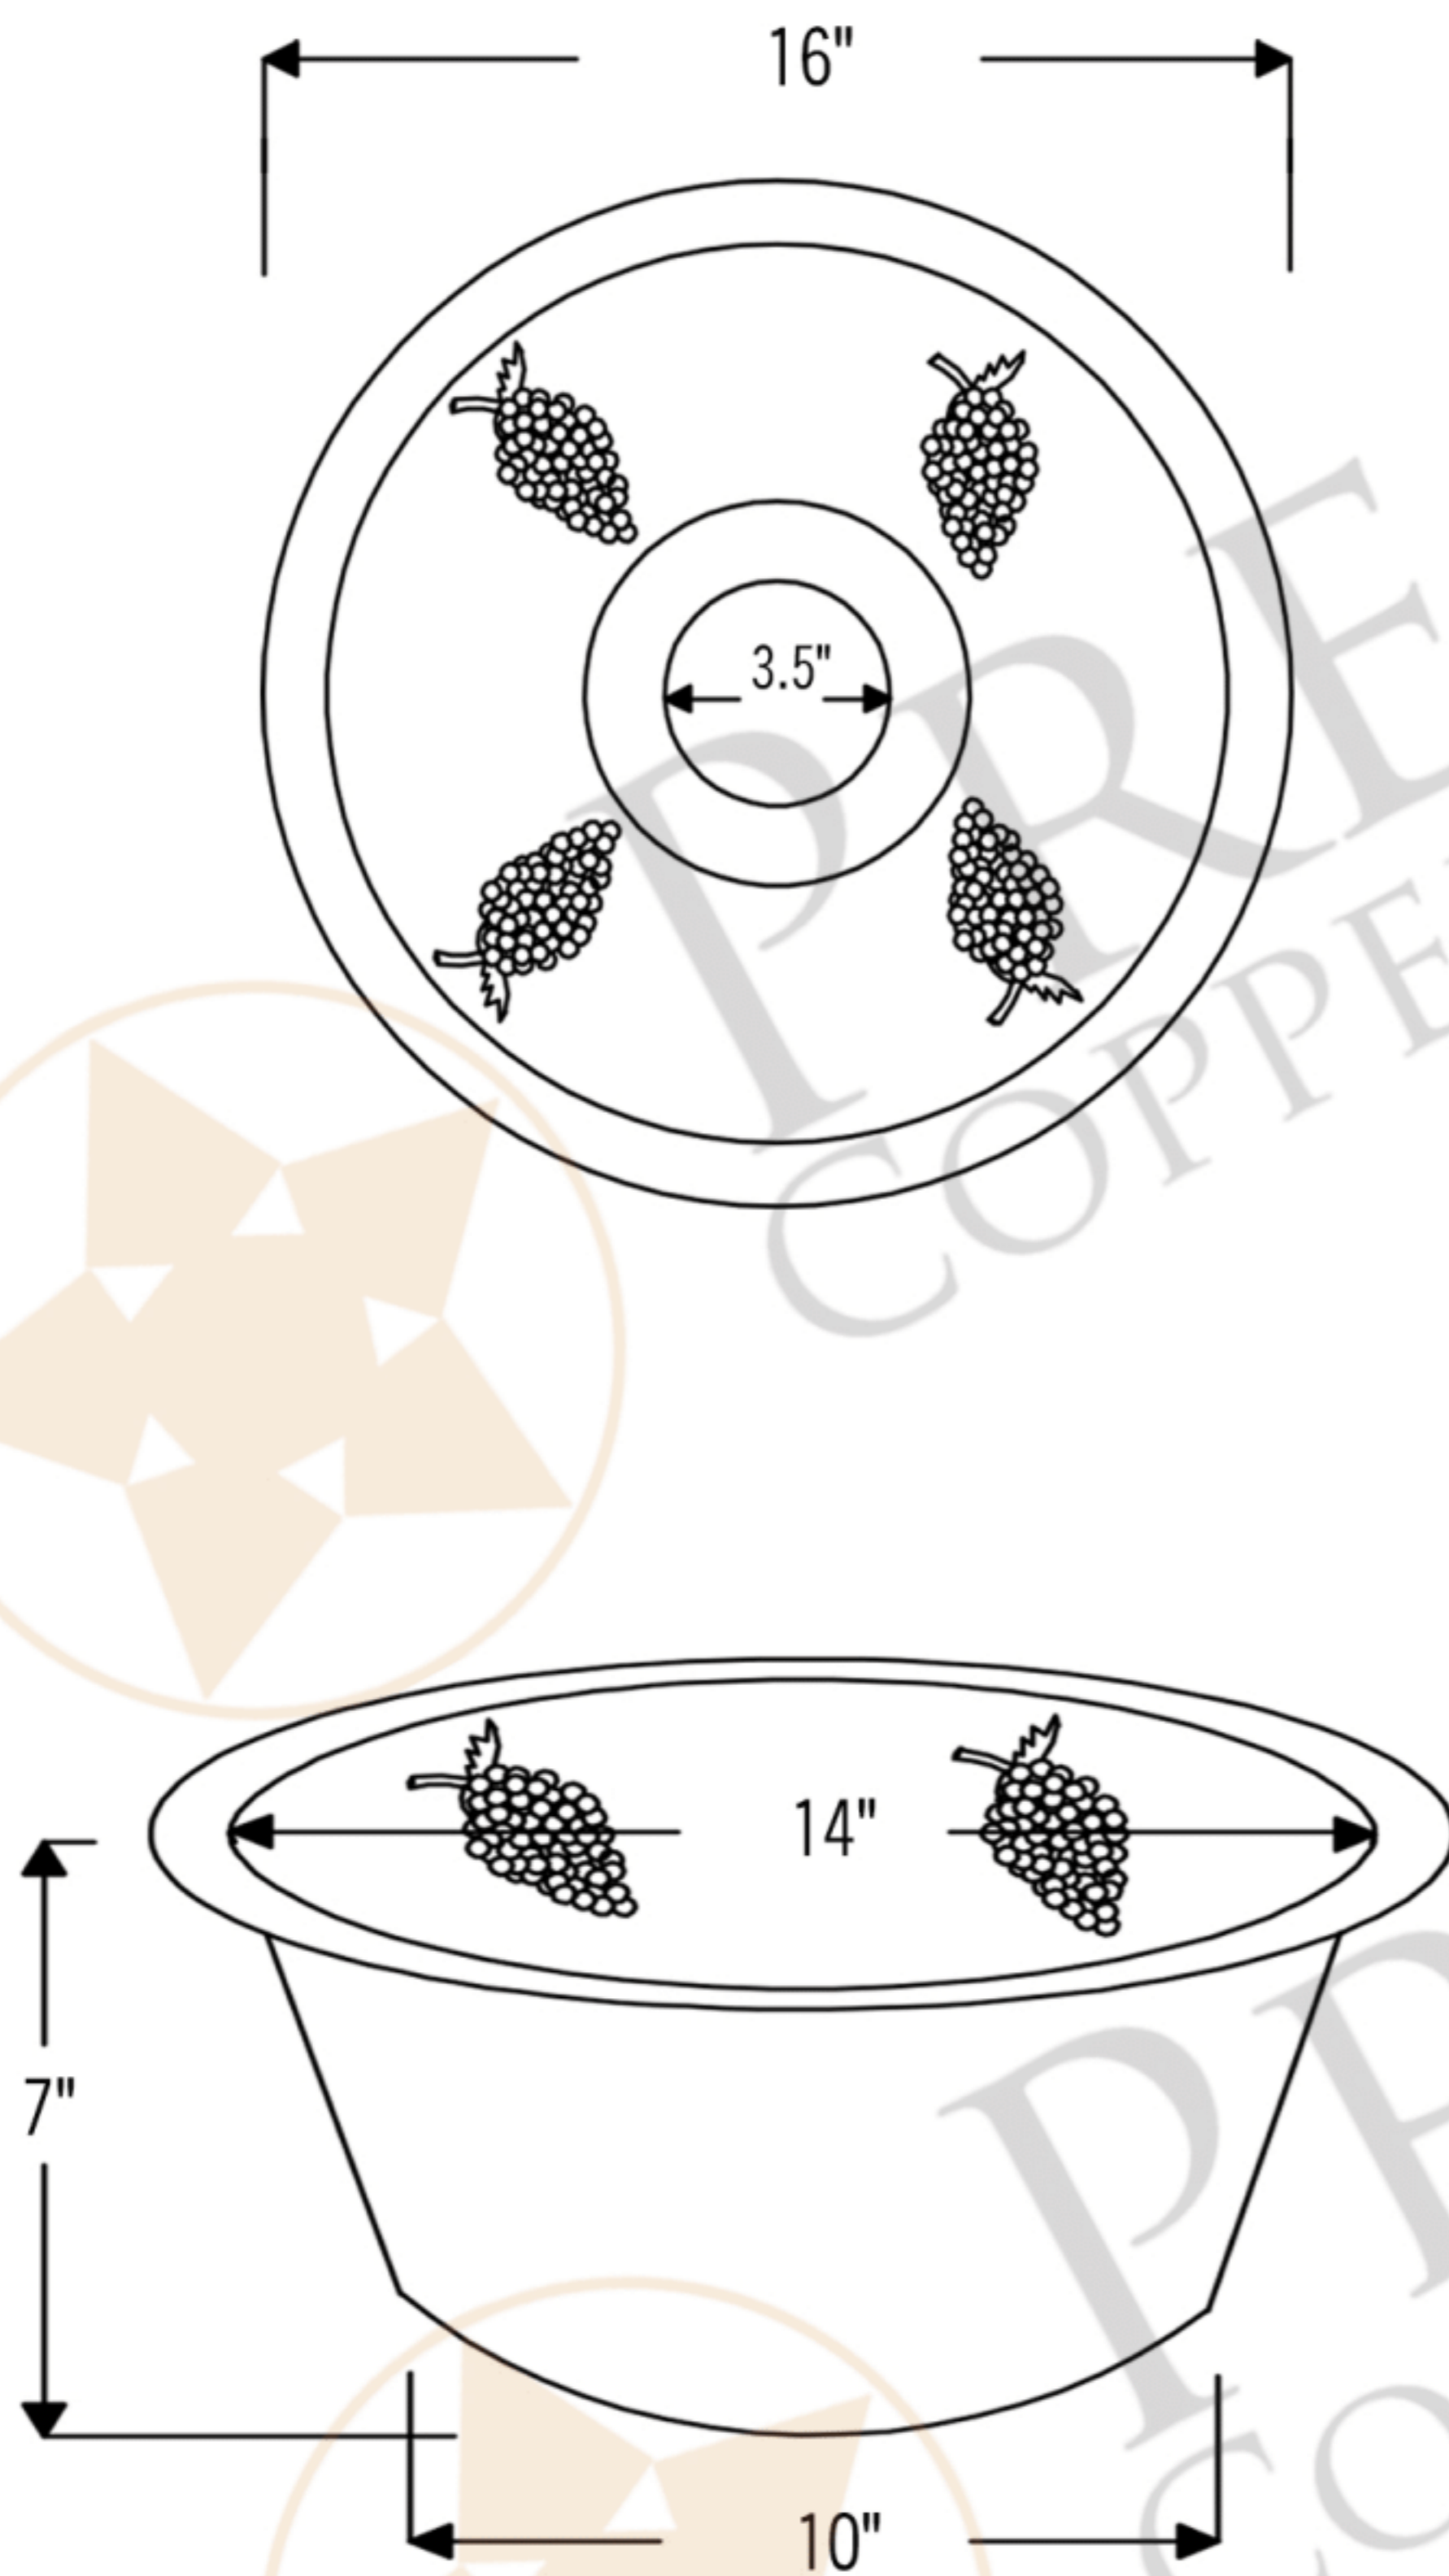

PREMIER
COPPER PRODUCTS

MODEL NUMBER: BR16GDB3

- * Description: 16" Round Copper Prep Sink with Grapes and 3.5" Drain Opening
- * Outer Dimension: 16" x 7"
- * Inner Dimension: 14" x 7"
- * Rim: 1"
- * Drain Opening: 3.5"
- * Finish: Oil Rubbed Bronze
- * Design: Grapes

CODE/STANDARD COMPLIANCE

* IAPMO/cUPC LISTED

* ORB: Oil Rubbed Bronze

THIS PRODUCT IS HAND CRAFTED, SMALL VARIANCES IN COLOR AND SIZE MAY OCCUR.
DO NOT MAKE ANY INSTALLATION CUTS UNTIL YOU RECEIVE YOUR ITEM(S).