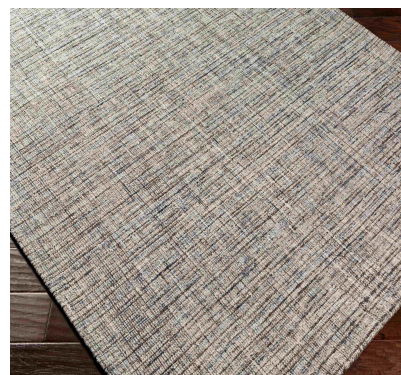

Inola INL-1001

CORNER DETAIL

DETAILS

100% Wool
Hand Loomed
Low Pile
Thickness: 0.6"
Made in India

SIZES AVAILABLE

2' x 3'
5' x 7'6"
8' x 10'
8'10" x 12'
10' x 14'
18" Sample
Custom Sizes Available