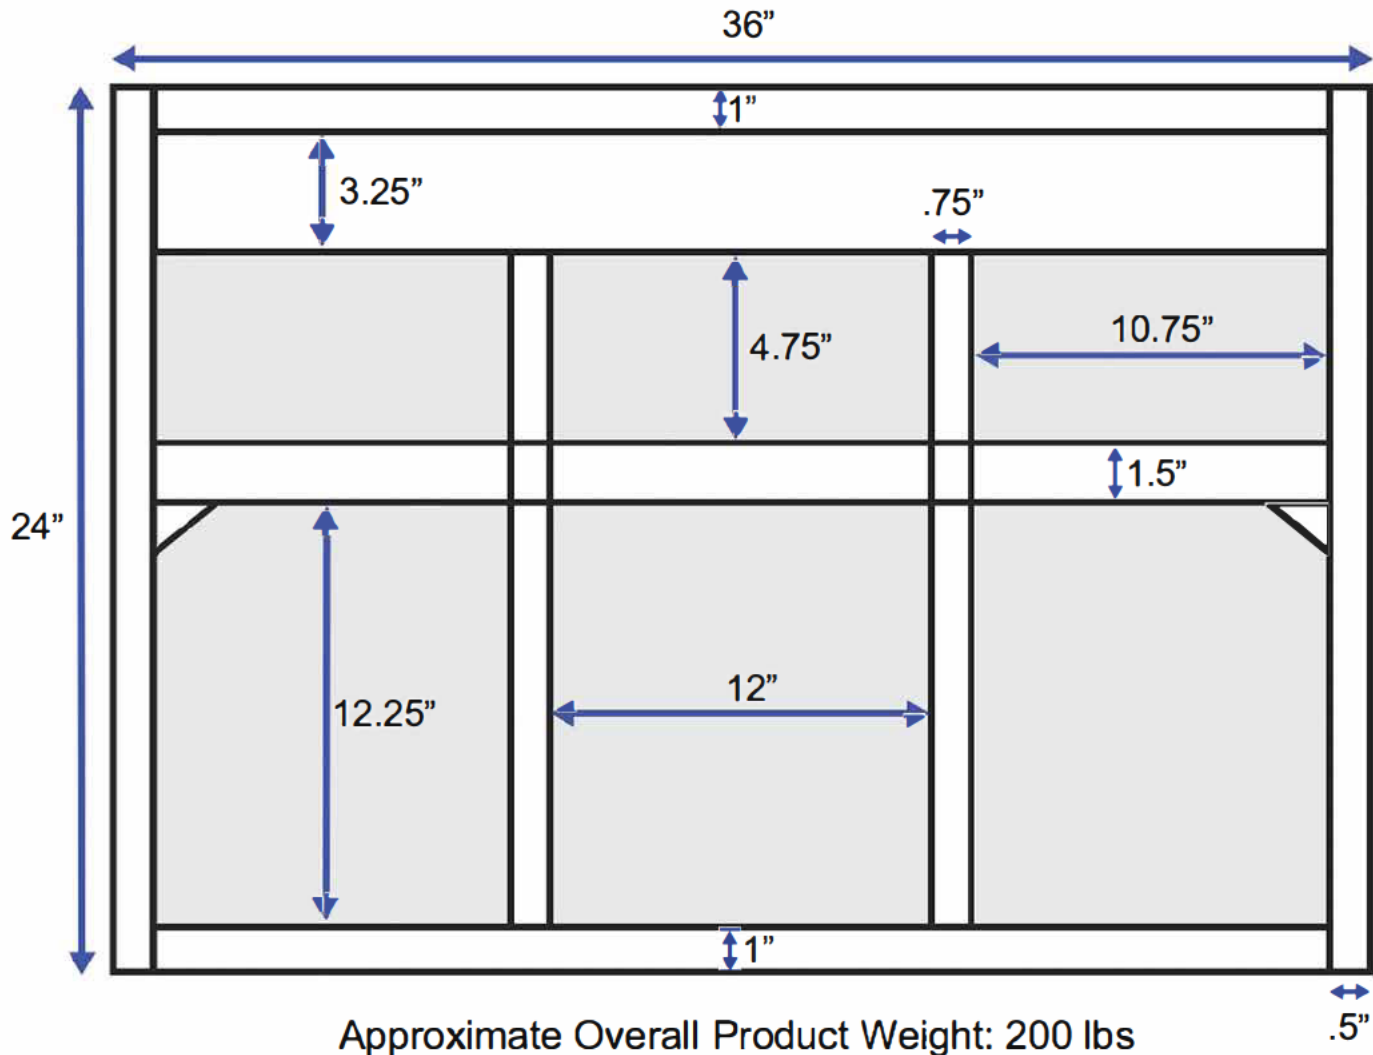

36-inch Vanity (Back View)

All measurements are approximate and rounded to the nearest quarter inch.
Please allow for a slight margin of error.