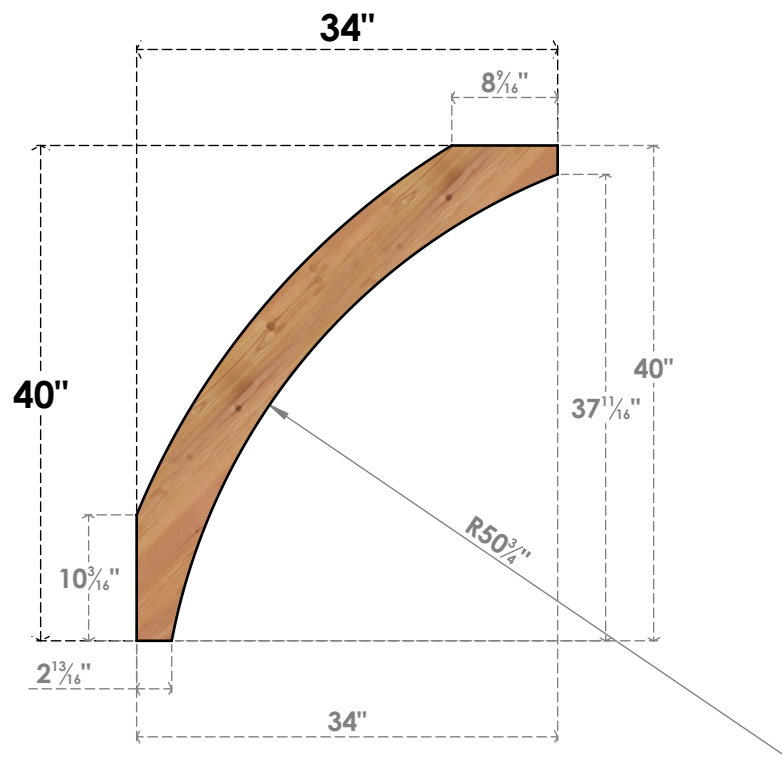

BRC06X34X40THR00SWR

5 1/2"W X 34"D X 40"H THORTON SMOOTH BRACE, WESTERN RED CEDAR

SIDE

FRONT

EKENA MILLWORK
2300 WEST MAIN ST.
CLARKSVILLE, TX 75426
TOLL FREE: 866-607-0453
WWW.EKENAMILLWORK.COM

NOTES

1. INSTALLATION TO BE COMPLETED IN ACCORDANCE WITH MANUFACTURER'S SPECIFICATIONS.
2. DRAWING MAY NOT BE TO SCALE
3. THIS DRAWING IS INTENDED FOR DESIGN AND PLANNING PURPOSES ONLY.
4. ALL INFORMATION CONTAINED HEREIN WAS CURRENT AT THE TIME OF DEVELOPMENT BUT MUST BE REVIEWED AND APPROVED BY THE PRODUCT MANUFACTURER TO BE CONSIDERED ACCURATE.
5. PRODUCTS ARE NOT KILN DRIED. THIS ITEM IS UNIQUE AND WILL CONTAIN THE NATURAL VARIATIONS THAT THE WOOD SPECIES OFFERS. THIS MAY RESULT IN VARIATIONS UP TO 1/4"