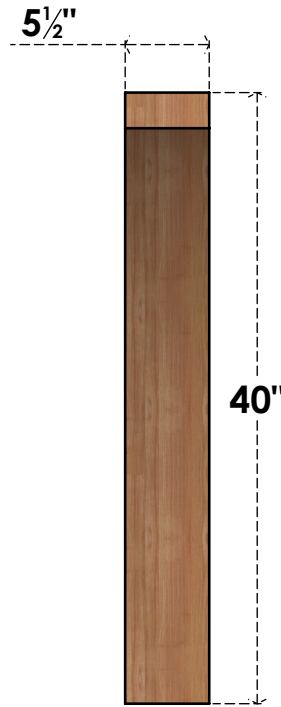

BRC06X34X40THR00SWR

5 1/2"W X 34"D X 40"H THORTON SMOOTH BRACE, WESTERN RED CEDAR

SIDE

FRONT

EKENA MILLWORK
2300 WEST MAIN ST.
CLARKSVILLE, TX 75426
TOLL FREE: 866-607-0453
WWW.EKENAMILLWORK.COM

NOTES

1. INSTALLATION TO BE COMPLETED IN ACCORDANCE WITH MANUFACTURER'S SPECIFICATIONS.
2. DRAWING MAY NOT BE TO SCALE
3. THIS DRAWING IS INTENDED FOR DESIGN AND PLANNING PURPOSES ONLY.
4. ALL INFORMATION CONTAINED HEREIN WAS CURRENT AT THE TIME OF DEVELOPMENT BUT MUST BE REVIEWED AND APPROVED BY THE PRODUCT MANUFACTURER TO BE CONSIDERED ACCURATE.
5. PRODUCTS ARE NOT KILN DRIED. THIS ITEM IS UNIQUE AND WILL CONTAIN THE NATURAL VARIATIONS THAT THE WOOD SPECIES OFFERS. THIS MAY RESULT IN VARIATIONS UP TO 1/4"