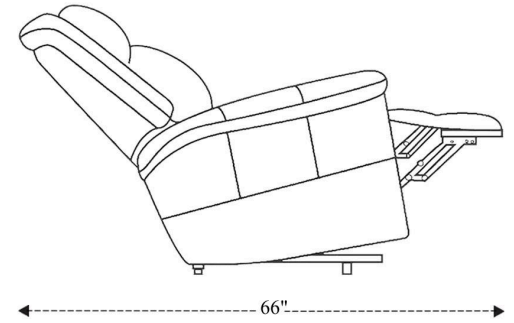

Reclining Sofa

Overall Dimensions	83.5" x 38.5" x 42.5"
Overall Width	83.5"
Overall Depth	38.5"
Overall Height	42.5"
Overall Weight	205.5 lbs.
Fully Reclined	66"
Distance from Wall	6"
Back of Seat to end of Chaise	41"
Leg Height <small>(Distance from Foot Rest to Floor in Full Recline)</small>	23"
Head Height <small>(Distance from Headrest to Floor in Full Recline)</small>	33"

Seat Width	22"
Seat Depth	22"
Seat Height	19.5"
Arm Width	10"
Arm Depth	21"
Arm Height	25"
Back Width	25"
Back Height	25"
Headrest Extended from Back	--

Glider Recliner

Overall Dimensions	40" x 38.5" x 42"
Overall Width	40"
Overall Depth	38.5"
Overall Height	42"
Overall Weight	108 lbs.
Fully Reclined	66"
Distance from Wall	6"
Back of Seat to end of Chaise	41"
Leg Height <small>(Distance from Foot Rest to Floor in Full Recline)</small>	23"
Head Height <small>(Distance from Headrest to Floor in Full Recline)</small>	33"

Seat Width	22"
Seat Depth	22"
Seat Height	19.5"
Arm Width	10"
Arm Depth	21"
Arm Height	25"
Back Width	25"
Back Height	25"
Headrest Extended from Back	--