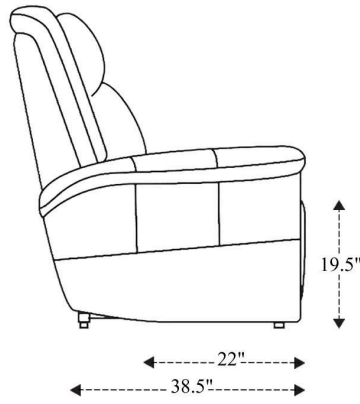

Reclining Sofa

Overall Dimensions	83.5" x 38.5" x 42.5"
Overall Width	83.5"
Overall Depth	38.5"
Overall Height	42.5"
Overall Weight	205.5 lbs.
Fully Reclined	66"
Distance from Wall	6"
Back of Seat to end of Chaise	41"
Leg Height <small>(Distance from Foot Rest to Floor in Full Recline)</small>	23"
Head Height <small>(Distance from Headrest to Floor in Full Recline)</small>	33"

Seat Width	22"
Seat Depth	22"
Seat Height	19.5"
Arm Width	10"
Arm Depth	21"
Arm Height	25"
Back Width	25"
Back Height	25"
Headrest Extended from Back	--

Glider Recliner

Overall Dimensions	40" x 38.5" x 42"
Overall Width	40"
Overall Depth	38.5"
Overall Height	42"
Overall Weight	108 lbs.
Fully Reclined	66"
Distance from Wall	6"
Back of Seat to end of Chaise	41"
Leg Height <small>(Distance from Foot Rest to Floor in Full Recline)</small>	23"
Head Height <small>(Distance from Headrest to Floor in Full Recline)</small>	33"

Seat Width	22"
Seat Depth	22"
Seat Height	19.5"
Arm Width	10"
Arm Depth	21"
Arm Height	25"
Back Width	25"
Back Height	25"
Headrest Extended from Back	--