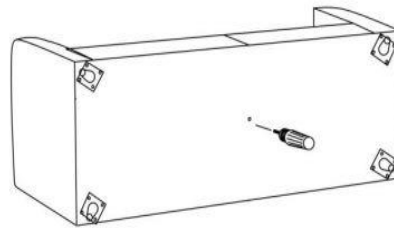

Item code 60371,60374,60377,60380,60383,60386

ASSEMBLY INSTRUCTIONS					
COMPONENT LIST					
NO.	DRAWING	QTY.	NO.	DRAWING	QTY.
A		1	B		4
C		1			

STEP 1

Turn sofa upside-down

STEP 2

Do not use screwdriver.

Manually twist the middle legs.

STEP 3

Turn sofa back to its position