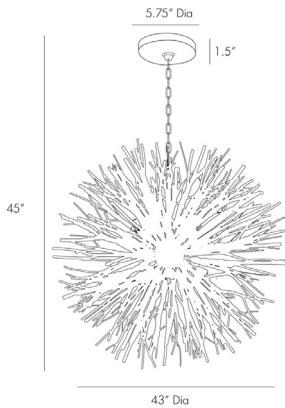

ARTERIORES

FINCH CHANDELIER

89560

H: 45 IN, Dia: 43.00 IN

Natural

Contract Suitable As Is

An eight-light chandelier with natural wood branches growing out from an iron center. This organic version of the starburst motif will cast beautiful shadows in whatever room you put it. Wood finish will vary. Additional chain available (CHN-128).

APPEARANCE

Material	Iron, Steel, Wood
Finish	Natural, Natural Iron, White, White Wash
Finish Will Vary	true
Top Coat/Sealant	false

DIMENSIONS

Chandelier	81 IN
Canopy	H: 43 IN, Dia: 43.00 IN H: 1.5 IN, Dia: 5.75 IN, Dia: 6.00 IN

WIRING

Rating	Indoor Only
Cord	1 IN, 10 FT IN, Clear/Silver, SVT
Socket	8, Type B=E12 Other
Photographed Bulb	Small Clear Tubular Bulb
Maximum Watt	40
Voltage	110-120 V

CERTIFICATIONS

Cerifications	Mexico Australia, European Union, United Arab Emirates, United States, Canada
---------------	--

COMPLIANCY

UL/ETL	Yes
CB	Yes
RoHS	true

SHIPPING

Product Weight	30 LBS
Gross Weight 1	75.5 LBS
Shipping Box 1	H: 46 IN, L: 45 IN, W: 46 IN

REPLACEMENT PARTS

Replacement Part 1	CHN-128, CHN-217
Replacement Part 1 Dim	3'
Replacement Part 2	CANOPY-160, CANOPY-405
Replacement Part 2 Dim	1" x 5.75, 1.5" x 5.75" Da