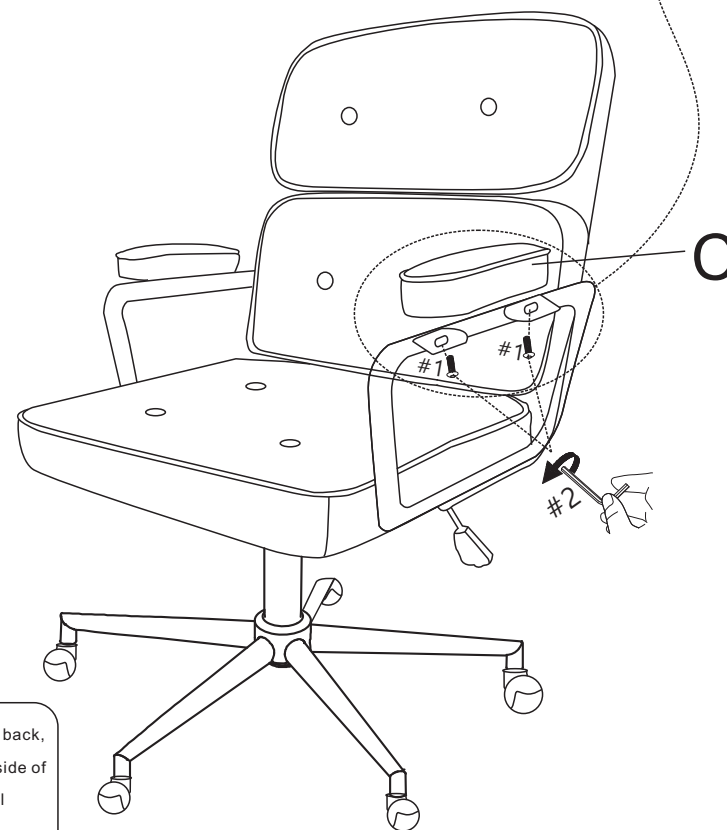

ASSEMBLY INSTRUCTIONS

STEP-6

#1	x 2
Ø6x20mm	

#2	x 1
M6	

!
The handrail profile is at the back,
and after installation, the inside of
the handrail and the handrail
bracket are flush.