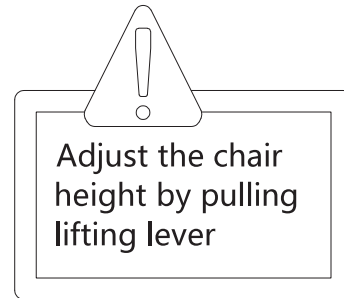

ASSEMBLY INSTRUCTIONS

STEP-7