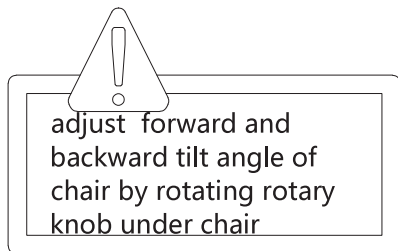

ASSEMBLY INSTRUCTIONS

STEP-7