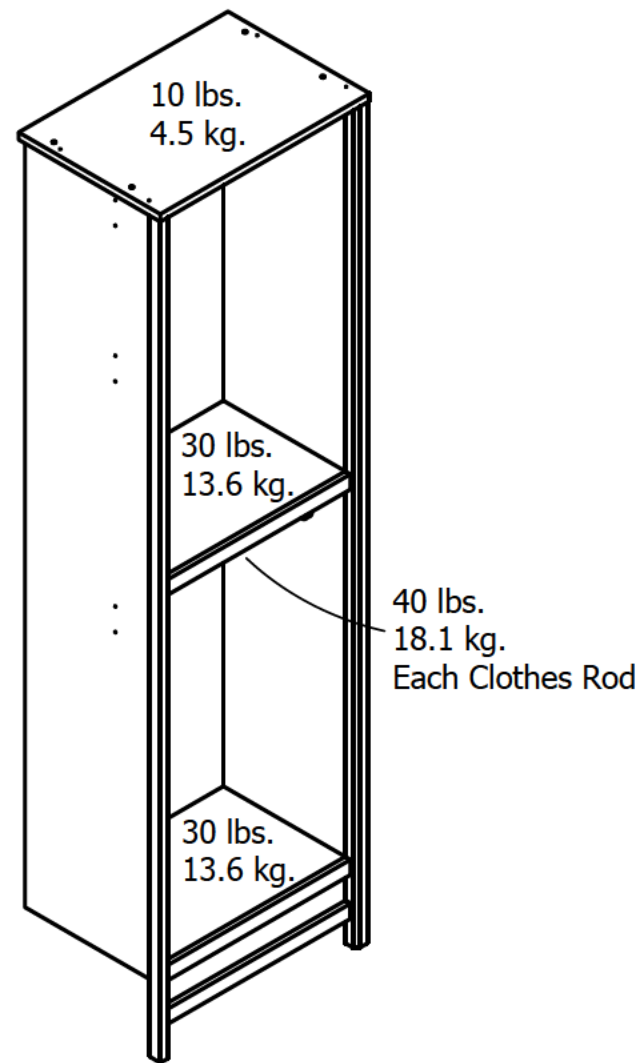

Upper Area dimensions:
 21.02 in. (53.4 cm) W
 36.38 in. (92.4 cm) H
 14.45 in. (36.7 cm) D
 6.39 cubic feet

Lower Area dimensions:
 21.02 in. (53.4 cm) W
 37.20 in. (94.5 cm) H
 14.45 in. (36.7 cm) D
 6.53 cubic feet

Overall Product Size:
 23.70"W x 16.06"D x 83.43"H
 60.2cm W x 40.8cm D x 211.9cm H

Wood Breakdown: 95%
 Total storage: 12.92 cubic feet

Maximum Weight Capacities
 Unit Weight: 73 lbs. (33.1 kg)