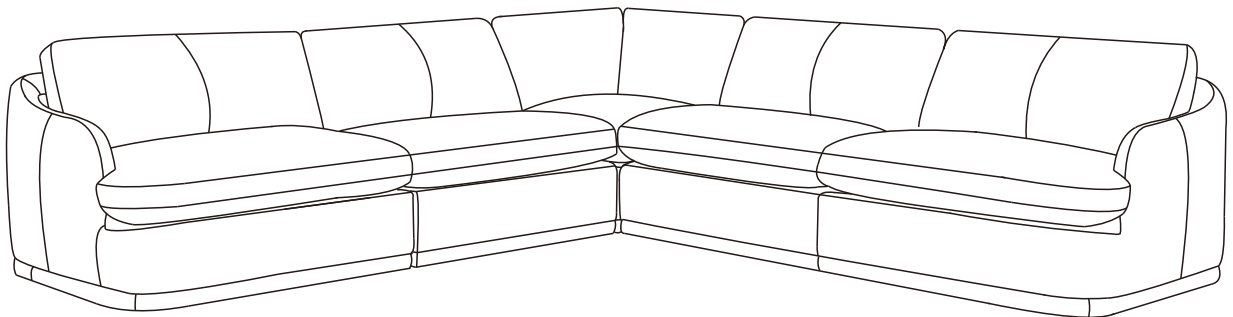

5 PCs Sectional KF.8592 Assembly Manual

 **CAUTION**

THIS ASSEMBLY MANUAL CONTAINS IMPORTANT SAFETY INFORMATION.
PLEASE READ AND KEEP FOR FUTURE REFERENCE.

COMPONENTS

A

Left-arm sofa

C

Corner sofa

B

Armless sofa-1

D

Armless sofa-2

E

Right-arm sofa

ASSEMBLY

Step 1

Take out the sofa leg packs at the bottom of each sofa component and install them as shown.

Step 2

Group each sofa together.