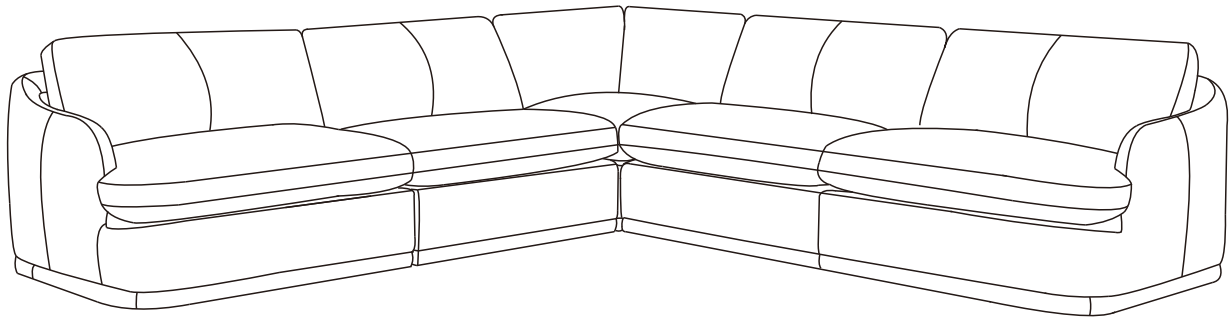

5 PCs Sectional KF.8592 Assembly Manual

 **CAUTION**

THIS ASSEMBLY MANUAL CONTAINS IMPORTANT SAFETY INFORMATION.
PLEASE READ AND KEEP FOR FUTURE REFERENCE.

COMPONENTS

A

Left-arm sofa

C

Corner sofa

B

Armless sofa-1

D

Armless sofa-2

E

Right-arm sofa

ASSEMBLY

Step 1

Take out the sofa leg packs at the bottom of each sofa component and install them as shown.

Step 2

Group each sofa together.