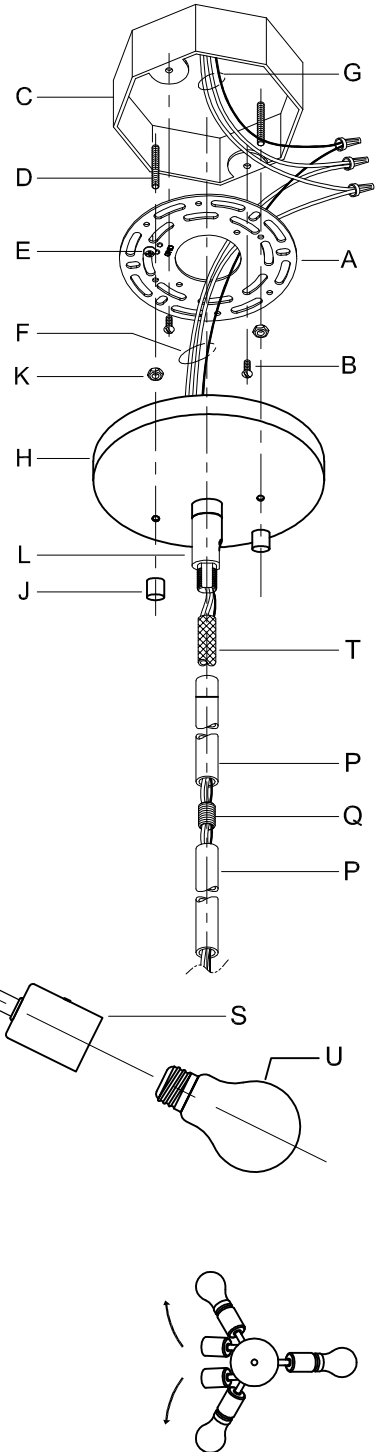

Assembly & Installation Instructions

CAUTION: Read instructions carefully and turn electricity off at main circuit breaker panel before beginning installation.

WARNING - If any Special Control Devices are used with this Fixture, Follow the Instructions Carefully to assure full compliance with N.E.C. requirements. If there are any questions, contact a Qualified Electrical Contractor.
WARNING - This product contains chemicals known to the State of California to cause cancer, birth defects and /or other reproductive harm. Thoroughly wash hands after installing, handling, cleaning, or otherwise touching this product.
CAUTION - All glass is fragile, use care when handling Glass component(s) and or Lamp(s).

CANOPY MOUNTING & WIRE CONNECTION ASSEMBLY STEPS:

ADJUST HEIGHT WITH "D"
 N → A (TO LOCK)
 RÉGLEZ LA HAUTEUR AVEC "D"
 N → A (À VERROUILLER)
 AJUSTA LA ALTURA CON "D"
 N → A (APRETAR)

**B, C, G & U
 (NOT FURNISHED)
 (NON FOURNIE)
 (NO INCLUIDA)**

1. D,E → A
2. K → D
3. B,A → C
4. F → L
5. L,P → T
6. P → Q
7. F → P,T,L
8. F → G
9. H,J → D
10. P → Q,R
11. U → S

Instructions d'Assemblage et Installation

MISE EN GARDE: Lire les instructions avec soin et couper le courant au disjoncteur central avant de commencer l'installation.