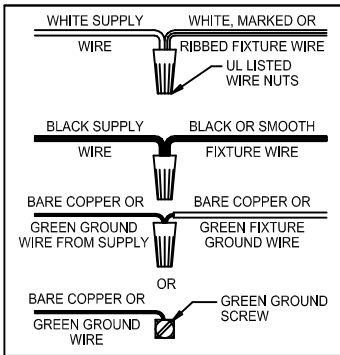

Assembly & Installation Instructions

CAUTION: Read instructions carefully and turn electricity off at main circuit breaker panel before beginning installation.

WARNING - If any Special Control Devices are used with this Fixture, Follow the Instructions Carefully to assure full compliance with N.E.C. requirements. If there are any questions, contact a Qualified Electrical Contractor.
WARNING - This product contains chemicals known to the State of California to cause cancer, birth defects and /or other reproductive harm. Thoroughly wash hands after installing, handling, cleaning, or otherwise touching this product.
CAUTION - All glass is fragile, use care when handling Glass component(s) and or Lamp(s).

CANOPY MOUNTING & WIRE CONNECTION ASSEMBLY STEPS:

ADJUST HEIGHT WITH "D"
 N → A (TO LOCK)
 RÉGLEZ LA HAUTEUR AVEC "D"
 N → A (À VERROUILLER)
 AJUSTA LA ALTURA CON "D"
 N → A (APRETAR)

**B, C, G & U
 (NOT FURNISHED)
 (NON FOURNIE)
 (NO INCLUIDA)**