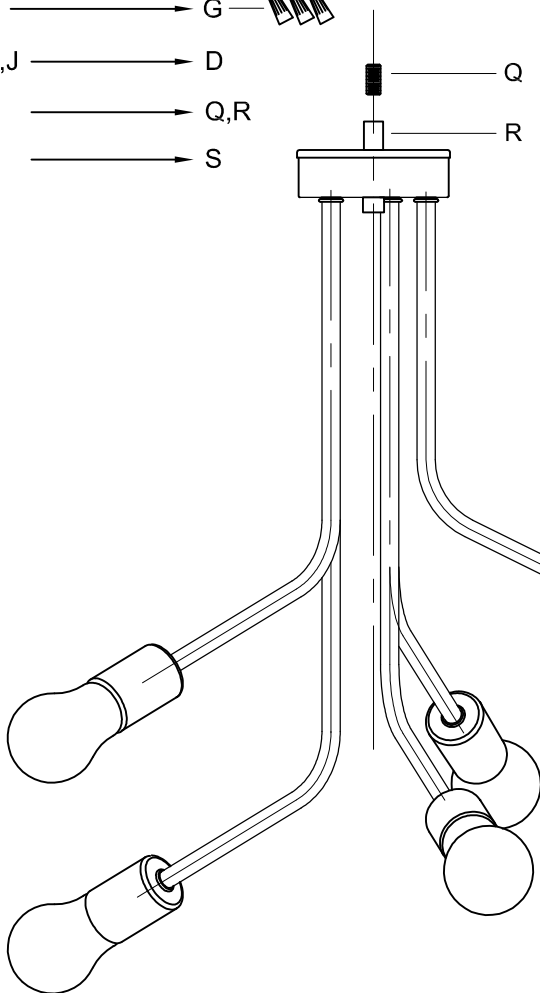

Assembly & Installation Instructions

CAUTION: Read instructions carefully and turn electricity off at main circuit breaker panel before beginning installation.

WARNING - If any Special Control Devices are used with this Fixture, Follow the Instructions Carefully to assure full compliance with N.E.C. requirements. If there are any questions, contact a Qualified Electrical Contractor.
WARNING - This product contains chemicals known to the State of California to cause cancer, birth defects and /or other reproductive harm. Thoroughly wash hands after installing, handling, cleaning, or otherwise touching this product.
CAUTION - All glass is fragile, use care when handling Glass component(s) and or Lamp(s).

CANOPY MOUNTING & WIRE CONNECTION ASSEMBLY STEPS:

ADJUST HEIGHT WITH "D"
 N → A (TO LOCK)
 RÉGLEZ LA HAUTEUR AVEC "D"
 N → A (À VERROUILLER)
 AJUSTA LA ALTURA CON "D"
 N → A (APRETAR)

**B, C, G & U
 (NOT FURNISHED)
 (NON FOURNIE)
 (NO INCLUIDA)**

1. D,E → A
2. K → D
3. B,A → C
4. F → L
5. L,P → T
6. P → Q
7. F → P,T,L
8. F → G
9. H,J → D
10. P → Q,R
11. U → S

Instructions d'Assemblage et Installation

MISE EN GARDE: Lire les instructions avec soin et couper le courant au disjoncteur central avant de commencer l'installation.

MISE EN GARDE - Le verre est toujours fragile; maniez le(s) composant(s) et/ou l' (les) ampoule(s) avec prudence.

Instrucciones de ensamblaje e instalación

PRECAUCIÓN: Lea cuidadosamente las instrucciones y desconecte la electricidad del cortacircuitos principal antes de iniciar la instalación.