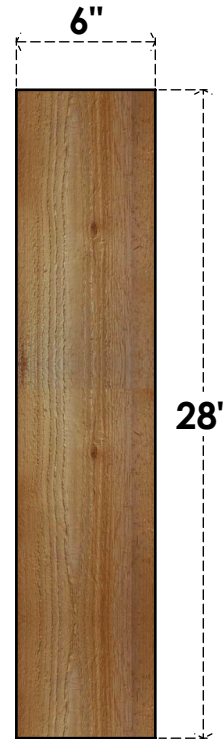

# BRC06X20X28TRA00RWR

6"W X 20"D X 28"H TRADITIONAL ROUGH SAWN BRACE, WESTERN RED CEDAR

**SIDE**

**FRONT**

EKENA MILLWORK  
2300 WEST MAIN ST.  
CLARKSVILLE, TX 75426  
TOLL FREE: 866-607-0453  
WWW.EKENAMILLWORK.COM

**NOTES**

1. INSTALLATION TO BE COMPLETED IN ACCORDANCE WITH MANUFACTURER'S SPECIFICATIONS.
2. DRAWING MAY NOT BE TO SCALE
3. THIS DRAWING IS INTENDED FOR DESIGN AND PLANNING PURPOSES ONLY.
4. ALL INFORMATION CONTAINED HEREIN WAS CURRENT AT THE TIME OF DEVELOPMENT BUT MUST BE REVIEWED AND APPROVED BY THE PRODUCT MANUFACTURER TO BE CONSIDERED ACCURATE.
5. PRODUCTS ARE NOT KILN DRIED. THIS ITEM IS UNIQUE AND WILL CONTAIN THE NATURAL VARIATIONS THAT THE WOOD SPECIES OFFERS. THIS MAY RESULT IN VARIATIONS UP TO 1/4"