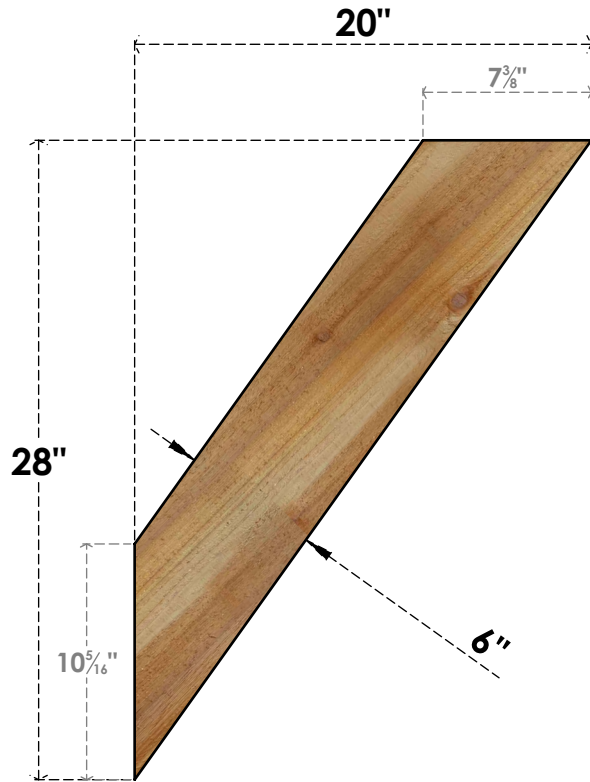

# BRC06X20X28TRA00RWR

6"W X 20"D X 28"H TRADITIONAL ROUGH SAWN BRACE, WESTERN RED CEDAR

**SIDE**

**FRONT**

EKENA MILLWORK  
2300 WEST MAIN ST.  
CLARKSVILLE, TX 75426  
TOLL FREE: 866-607-0453  
WWW.EKENAMILLWORK.COM