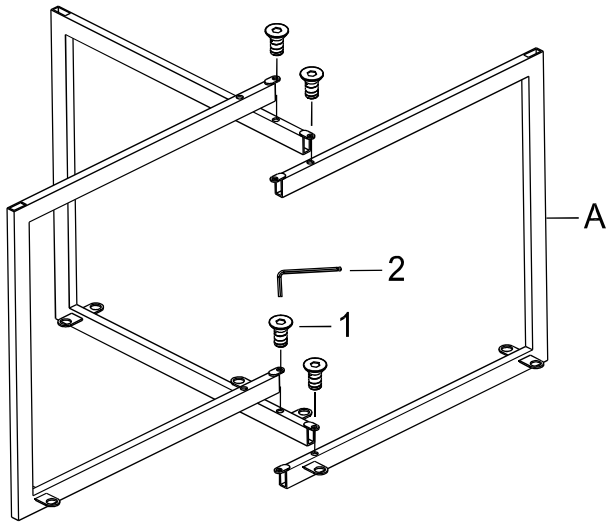

How to assemble:

STEP 1