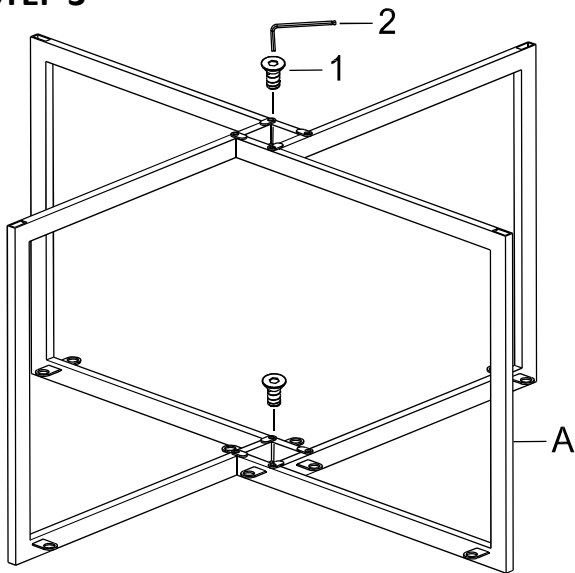

STEP 5

STEP 3