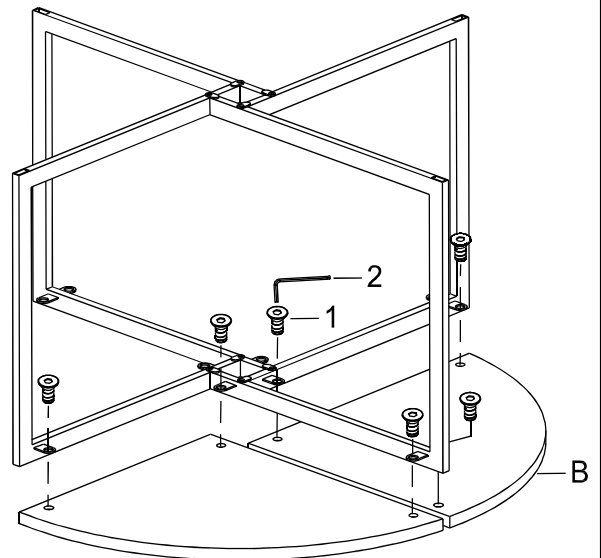

*****Do not fully tighten screws until fully assembled*****

COMPONENT PARTS			
DESCRIPTION	PART NAME		Q'TY (PCS)
(A)	SIDE PANEL		4
(B)	WOOD TOP		4

HARDWARE REQUIRED

①		BOLT	1/4" x 5/8"	20 PCS
②		ALLEN KEY	1/4"	1 PCS
③		END CAP	13 x 26 mm	4 PCS

STEP 1

STEP 2

STEP 3

STEP 4

STEP 5