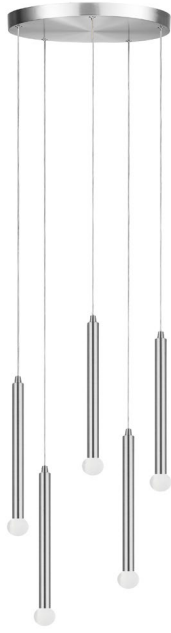

SNY-125P-PC - Sanya 5LT Pendant, PC

#CONNECT!

Height	12"
Width/Length	24"
Depth	24"
Weight	7 lbs

Dimmable	Dimmable
LED Compatible	LED Compatible
Total Wattage	300W

Body Material	Metal
Finish/Color	Polished Chrome
Type of Finish	Electroplated

Rated For	Damp
Voltage	120V

Light Qty	5
Light Base	E12
Light Max Watt	60
Light Inc	No

Approval	cUL or equivalent
Warranty	1 Year Limited
Install Position	Ceiling

Extension Length 72

Date:	Notes:
Fixture Type:	
Job Name:	