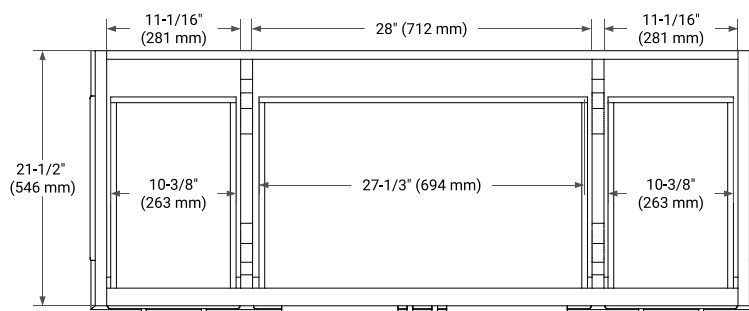

54" SINGLE SINK BASE CABINET

BASE CABINET DIMENSIONS

54" W x 21.5" D x 34.5" H

FEATURES

- Solid wood frame & plywood panels
- Dovetail drawers and joints
- Soft closing doors & drawers

HARDWARE FINISHES*

Brushed Nickel Satin Brass Matte Black Polished Chrome

55" SINGLE OVAL SINK COUNTERTOP WITH 0.75 IN. THICKNESS

OVERALL DIMENSIONS

55" W x 22" D x 0.75" H

COUNTERTOP OPTIONS

Carrara Marble

FEATURES

- Solid countertop with mitered edges & seams
- Undermount white oval sink
- Pre-drilled for 8" widespread faucet

INCLUDED

- Countertop
- Matching Backsplash
- Oval Sink

COUNTERTOP PLAN VIEW

EDGE SIDE VIEW

THREE DIMENSIONAL COUNTERTOP VIEW