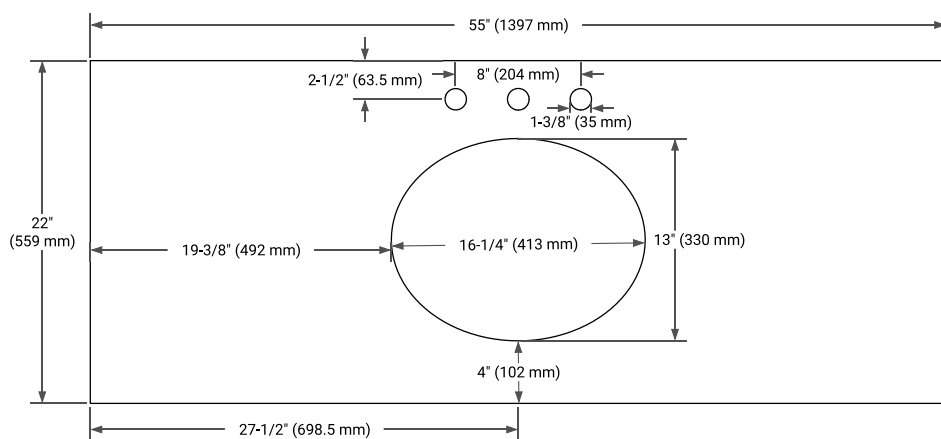

54" SINGLE SINK BASE CABINET

BASE CABINET DIMENSIONS

54" W x 21.5" D x 34.5" H

FEATURES

- Solid wood frame & plywood panels
- Dovetail drawers and joints
- Soft closing doors & drawers

HARDWARE FINISHES*

Brushed Nickel Satin Brass Matte Black Polished Chrome

55" SINGLE OVAL SINK COUNTERTOP WITH 0.75 IN. THICKNESS

OVERALL DIMENSIONS

55" W x 22" D x 0.75" H

COUNTERTOP OPTIONS

Carrara Marble

FEATURES

- Solid countertop with mitered edges & seams
- Undermount white oval sink
- Pre-drilled for 8" widespread faucet

INCLUDED

- Countertop
- Matching Backsplash
- Oval Sink

COUNTERTOP PLAN VIEW

EDGE SIDE VIEW

THREE DIMENSIONAL COUNTERTOP VIEW