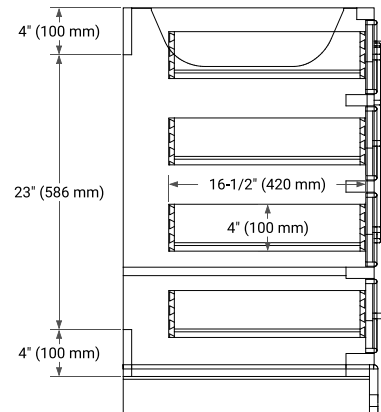

54" SINGLE SINK BASE CABINET

BASE CABINET DIMENSIONS

54" W x 21.5" D x 34.5" H

FEATURES

- Solid wood frame & plywood panels
- Dovetail drawers and joints
- Soft closing doors & drawers

HARDWARE FINISHES*

Brushed Nickel Satin Brass Matte Black Polished Chrome

55" SINGLE OVAL SINK COUNTERTOP WITH 0.75 IN. THICKNESS

OVERALL DIMENSIONS

55" W x 22" D x 0.75" H

COUNTERTOP OPTIONS

Carrara Marble

FEATURES

- Solid countertop with mitered edges & seams
- Undermount white oval sink
- Pre-drilled for 8" widespread faucet

INCLUDED

- Countertop
- Matching Backsplash
- Oval Sink

COUNTERTOP PLAN VIEW

EDGE SIDE VIEW

THREE DIMENSIONAL COUNTERTOP VIEW