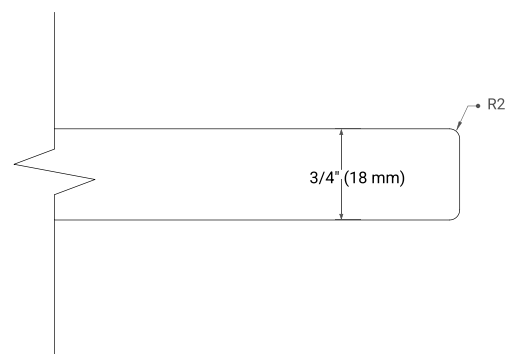

55" SINGLE OVAL SINK COUNTERTOP WITH 0.75 IN. THICKNESS

OVERALL DIMENSIONS

55" W x 22" D x 0.75" H

COUNTERTOP OPTIONS

Carrara Marble

FEATURES

- Solid countertop with mitered edges & seams
- Undermount white oval sink
- Pre-drilled for 8" widespread faucet

INCLUDED

- Countertop
- Matching Backsplash
- Oval Sink

COUNTERTOP PLAN VIEW

EDGE SIDE VIEW

THREE DIMENSIONAL COUNTERTOP VIEW