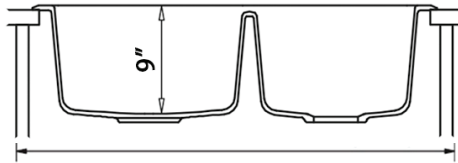

Cut-out
Template

NOMINAL DIMENSIONS

Exterior: 33" (wide) x 22" (front-to-back)
Interior Bowl: 15-1/4" x 18-1/2" (left), 13" x 16" (right)
Bowl Depth: 9"
Minimum Cabinet Size: 36" wide
Drain Hole Size: 3 1/2"

Installation Type:
Topmount

Inside Corners:
Rounded

Drain Location:
Rear Center

RUVATI USA

www.ruvati.com

Phone: 1.855.478.8284
Email: support@ruvati.com

OPTIONAL ACCESSORIES (SOLD SEPARATELY)

Deep Basket
Disposal Flange
[RVA1049ST/BL/GG]

Deep Basket
Disposal Flange/Stopper
[RVA1052ST/BL/GG]

Drain Cover
[RVA1034]

DIMENSIONS

MINIMUM BASE CABINET: 36"

cUPC certified by IAPMO
to meet US and Canada
plumbing standards.

SCAN TO REGISTER
YOUR WARRANTY