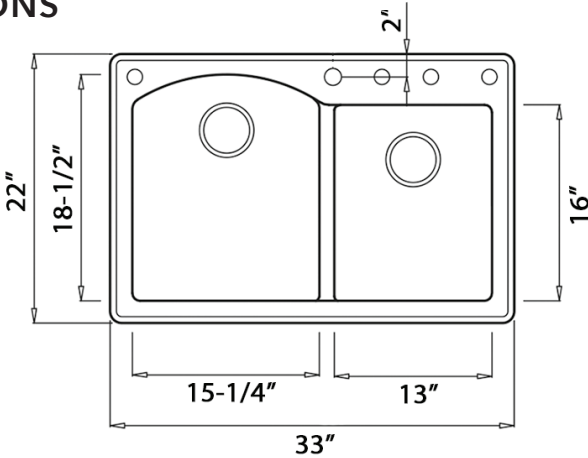

Cut-out
Template

NOMINAL DIMENSIONS

Exterior: 33" (wide) x 22" (front-to-back)
Interior Bowl: 15-1/4" x 18-1/2" (left), 13" x 16" (right)
Bowl Depth: 9"
Minimum Cabinet Size: 36" wide
Drain Hole Size: 3 1/2"

Deep Basket
Disposal Flange/Stopper
[RVA1052ST/BL/GG]

Drain Cover
[RVA1034]

DIMENSIONS

MINIMUM BASE CABINET: 36"

cUPC certified by IAPMO
to meet US and Canada
plumbing standards.

SCAN TO REGISTER
YOUR WARRANTY